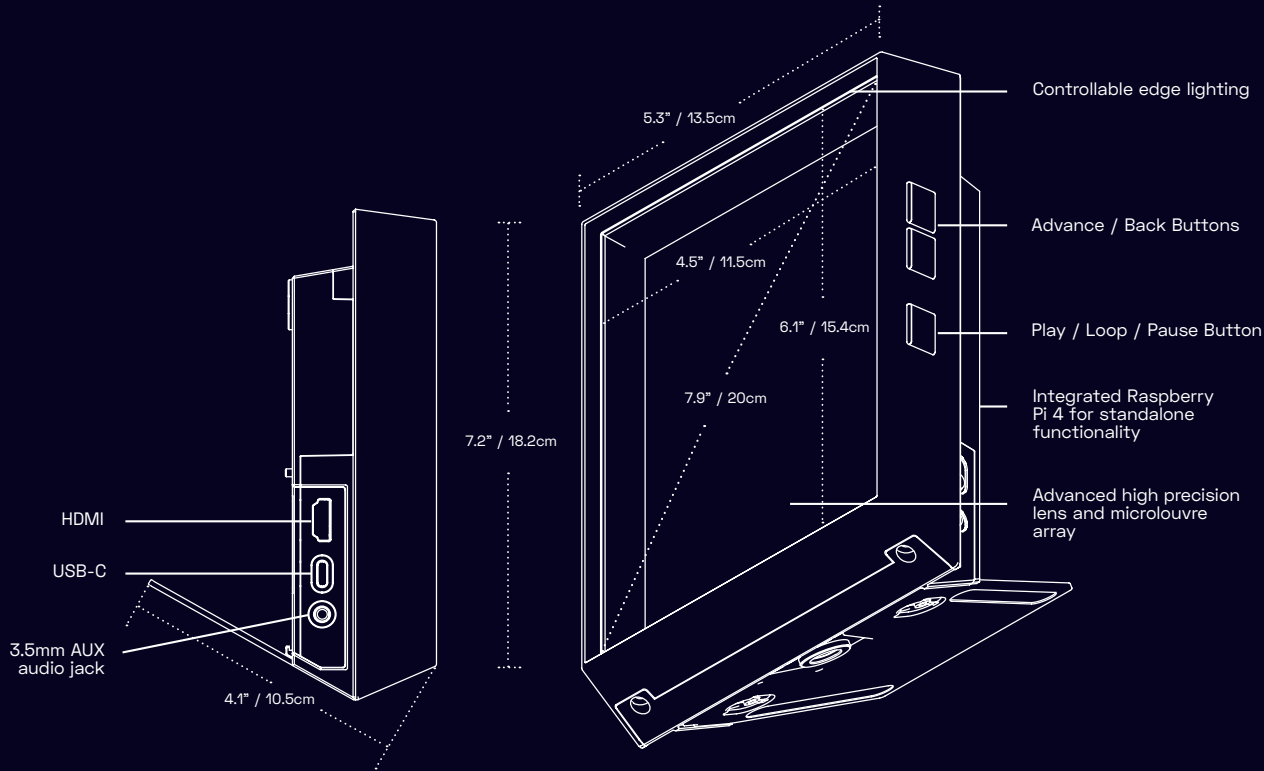

LOOKING GLASS PORTRAIT

LCD Panel Type: TFT

Materials: ABS / PC / Proprietary lens mix / Glass

Rated Lifetime: 15,000 hr

Waste Heat Management: Passive dissipation over metal back cover and heat sink

General Technical Specifications

| | |
|---------------------------|--------------------------------|
| Power Supply | 19V Power Adapter |
| Connection | HDMI Cable USB-C Cable |
| Audio | 3.5 AUX Audio Jack |
| External Dimensions | 5.3" (W) x 7.2" (H) x 4.1" (D) |
| Dimensions of Active Area | 4.5" (W) x 6.1" (H) |
| Weight | 1.5 lb |
| Input Resolution | 1536px x 2048px |

Optical Specifications

| | |
|--------------------|--------------------------|
| Aspect Ratio | 4:3:2 (H:L:D) |
| Refresh Rate | 60 Hz |
| No. of views | 45 to 100 |
| Field of View | 58 degrees |
| Color Range | 16.7M |
| Display Brightness | 200 NIT |
| Brightness Capped | Firmware/Hardware Capped |