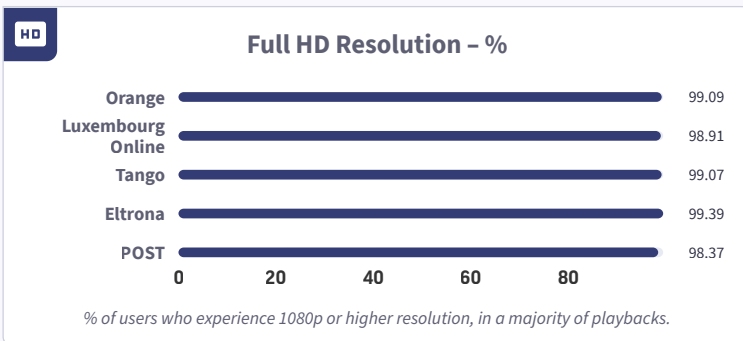

Market Statistics

Sample Count

80,230

Test Count

2,417,646

Methodology

The Ookla Speedtest Award for Best Network is based on the Speedtest Connectivity Score™, providing a reliable measure of the overall fixed and mobile network connected experience. Speedtest Connectivity Score combines various real-world network performance metrics, such as speed, latency, and quality of experience for everyday activities like web browsing and video streaming. This methodology ensures that the results reflect a user's experience across multiple activities.

Speedtest Connectivity Score Components:
Speed Score: 50%
Web Browsing Score: 25%
Video Streaming Score: 25%