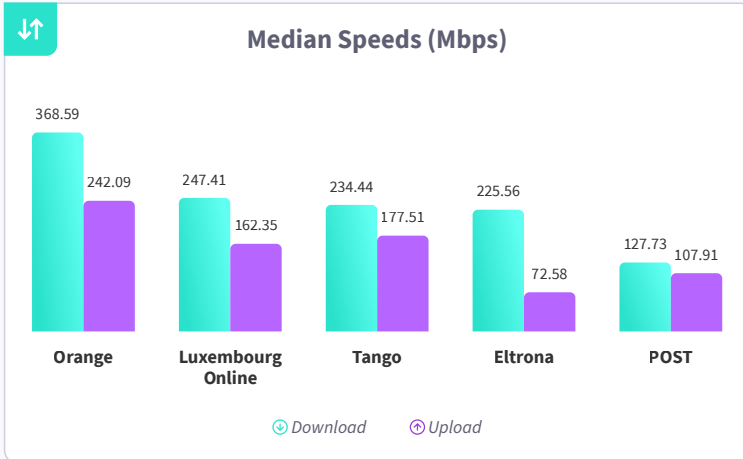

Market Statistics

Sample Count

80,230

Test Count

2,417,646

Methodology

The Ookla Speedtest Award for Best Network is based on the Speedtest Connectivity Score™, providing a reliable measure of the overall fixed and mobile network connected experience. Speedtest Connectivity Score combines various real-world network performance metrics, such as speed, latency, and quality of experience for everyday activities like web browsing and video streaming. This methodology ensures that the results reflect a user's experience across multiple activities.

Speedtest Connectivity Score Components:
Speed Score: 50%
Web Browsing Score: 25%
Video Streaming Score: 25%