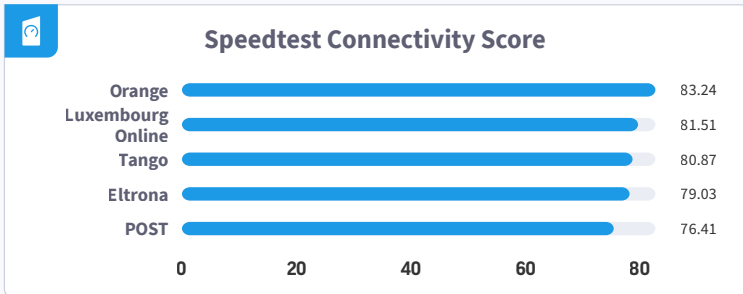

Market Analysis