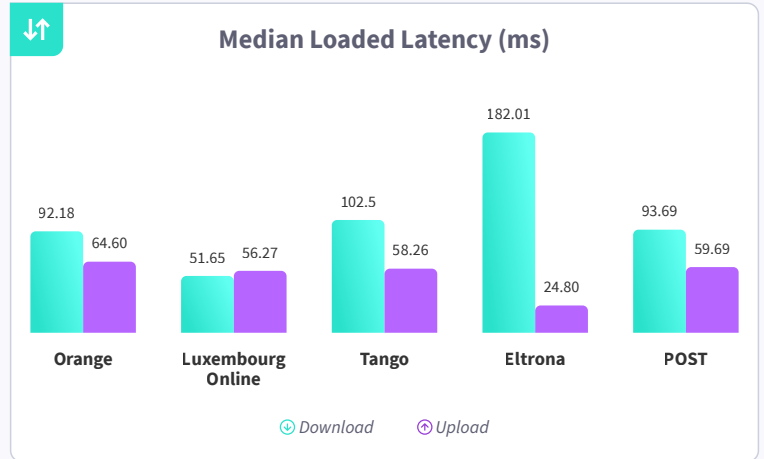

Market Statistics

Sample Count

80,230

Test Count

2,417,646

Methodology

The Ookla Speedtest Award for Best Network is based on the Speedtest Connectivity Score™, providing a reliable measure of the overall fixed and mobile network connected experience. Speedtest Connectivity Score combines various real-world network performance metrics, such as speed, latency, and quality of experience for everyday activities like web browsing and video streaming. This methodology ensures that the results reflect a user's experience across multiple activities.

Speedtest Connectivity Score Components:
Speed Score: 50%
Web Browsing Score: 25%
Video Streaming Score: 25%