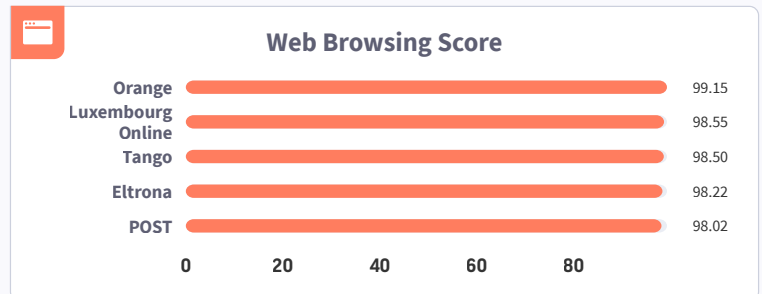

Market Analysis