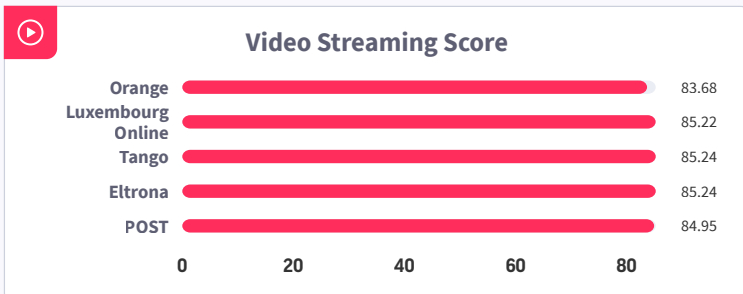

Market Analysis