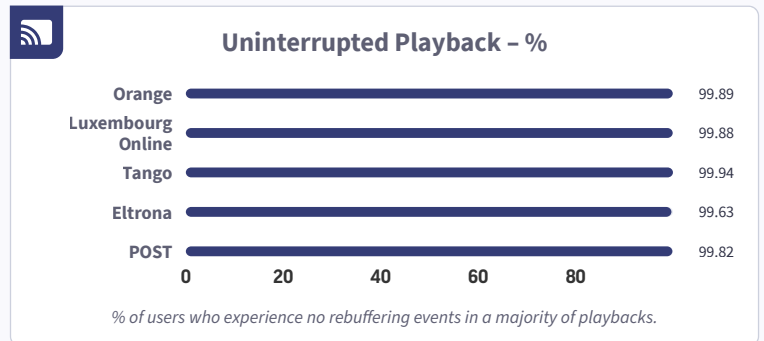

Market Statistics

Sample Count

80,230

Test Count

2,417,646

Methodology

The Ookla Speedtest Award for Best Network is based on the Speedtest Connectivity Score™, providing a reliable measure of the overall fixed and mobile network connected experience. Speedtest Connectivity Score combines various real-world network performance metrics, such as speed, latency, and quality of experience for everyday activities like web browsing and video streaming. This methodology ensures that the results reflect a user's experience across multiple activities.

Speedtest Connectivity Score Components:
Speed Score: 50%
Web Browsing Score: 25%
Video Streaming Score: 25%