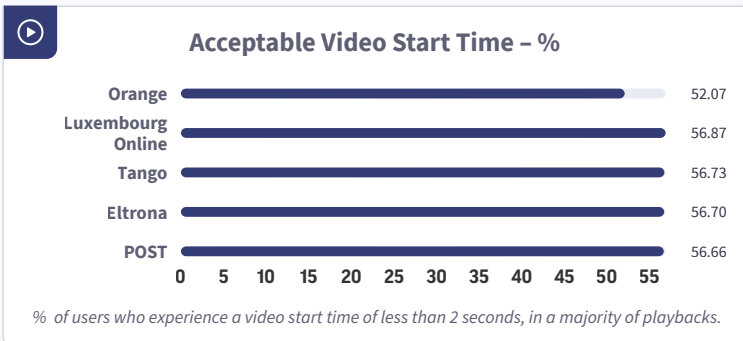

Market Statistics

Sample Count

80,230

Test Count

2,417,646

Methodology

The Ookla Speedtest Award for Best Network is based on the Speedtest Connectivity Score™, providing a reliable measure of the overall fixed and mobile network connected experience. Speedtest Connectivity Score combines various real-world network performance metrics, such as speed, latency, and quality of experience for everyday activities like web browsing and video streaming. This methodology ensures that the results reflect a user's experience across multiple activities.

Speedtest Connectivity Score Components:
Speed Score: 50%
Web Browsing Score: 25%
Video Streaming Score: 25%