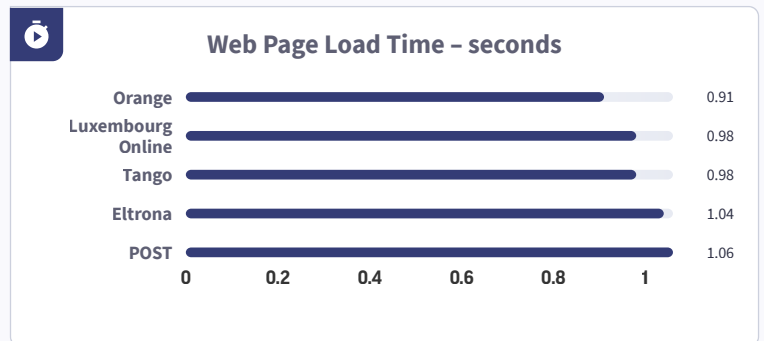

Market Analysis

Speedtest® Map

Market Statistics

Sample Count

80,230

Test Count

2,417,646

Methodology

The Ookla Speedtest Award for Best Network is based on the Speedtest Connectivity Score™, providing a reliable measure of the overall fixed and mobile network connected experience. Speedtest Connectivity Score combines various real-world network performance metrics, such as speed, latency, and quality of experience for everyday activities like web browsing and video streaming. This methodology ensures that the results reflect a user's experience across multiple activities.