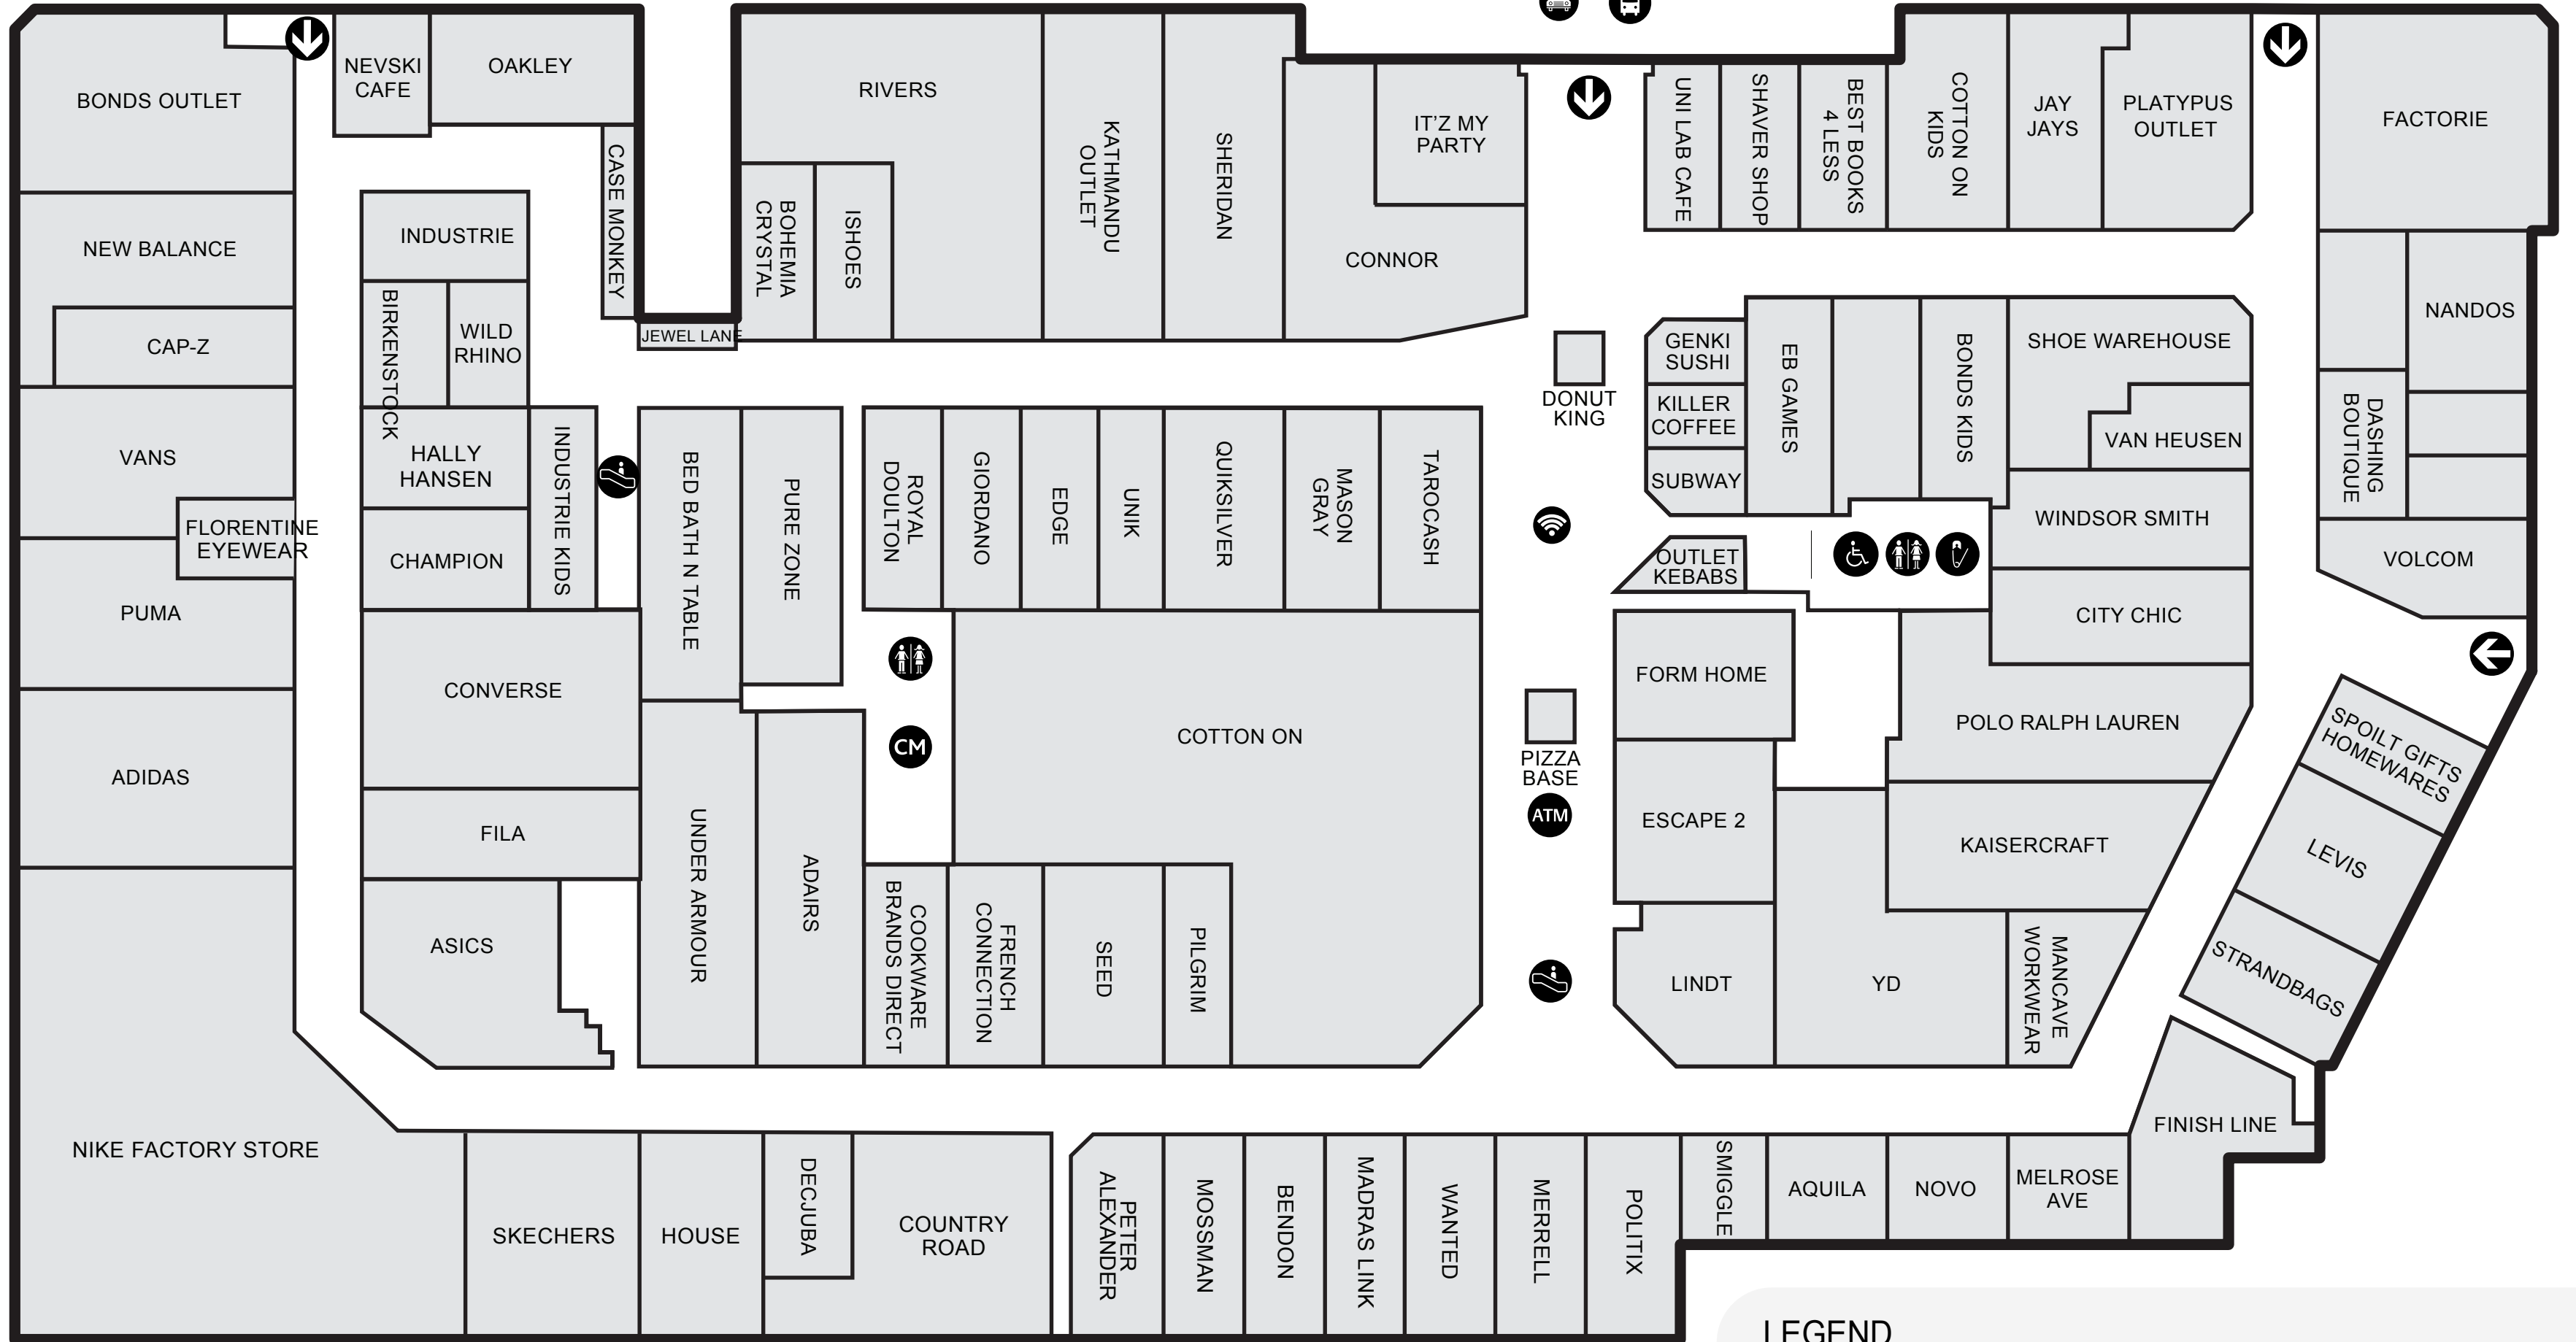

CHANCELLOR AVENUE

COLLEGE STREET

JANEFIELD DRIVE

PLENTY ROAD

LEGEND

Restrooms	Taxi	Escalator	Centre Management
Disabled Restroom	Bus	WiFi	ATM
Baby Change	Entry Doors	Lifts	