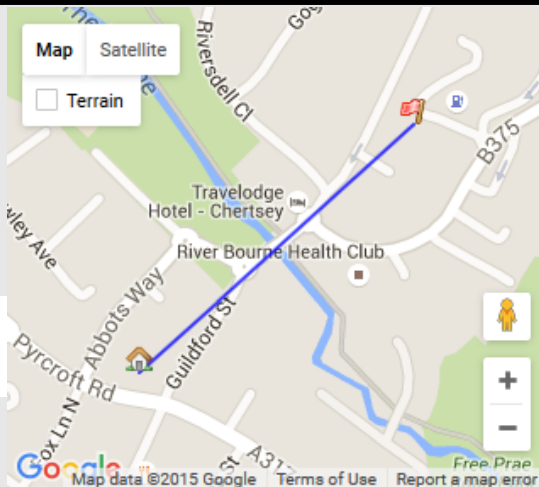

Internet connectivity explained...

- Leased lines are dedicated internet connections. These offer your business a direct 1:1 connection between Culverdon House and the Chertsey exchange. Connections have excellent SLAs, and bandwidth is scalable to your changing needs.
- EFM connections are a lower-cost dedicated line offering an uncontended service, meaning you don't share the connection with anyone. The service offers equal upload and download speeds.
- ADSL is an entry-level business broadband, providing basic connectivity to Culverdon House.

Nomis Connections supply & manage internet connectivity from all major network providers.

Connection availability:

Connection	Bandwidth
Up to 1GB/s Fibre Leased Line	Speeds from 10Mb/s up to 1GB/s are available from our wholesale network partners. Your service will be fully-managed by the Nomis Support Desk, giving you one point of contact for all your needs.
EFM	Speeds up to 30Mb/s available.
ADSL	Up to 15Mb/s download and 1.5Mb/s upload available.

i 'Bandwidth' indicates what would be available to you on your package. Leased Line bandwidth can be increased up to the bearer limit, giving the service its scalability.

i Culverdon House is 0.3 miles away from the Chertsey exchange.

Please contact us for advice and pricing for internet connections at Culverdon House. You can call 01252 415 189 or email sales@nomisconnections.co.uk.

Manage your calls through SIP Trunking

Nomis Connections' SIP Trunking service is a modern alternative to ISDN lines. Also known as 'VoIP lines', SIP Trunking allows you to make and receive high-quality calls at competitive rates over your internet connection.

The value to you:

- ✓ Significant savings through replacing expensive ISDN lines and converging your voice and data network
- ✓ High-quality VoIP calls at competitive rates
- ✓ IP and ISDN Gateways allow you to connect traditional phone systems, avoiding the cost of upgrading to an IP system
- ✓ Scalability and flexibility, allowing you to increase and decrease the number of calls you can make and receive as needed