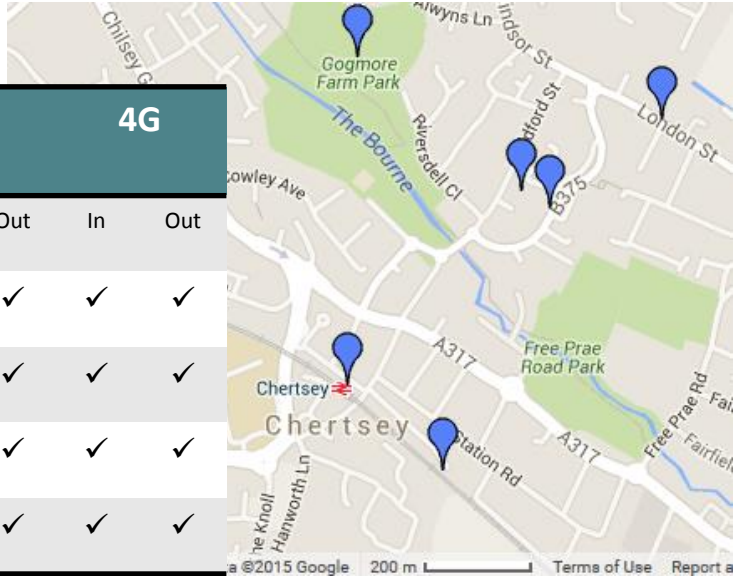

Business mobiles

Culverdon House can receive good signal strength from all the major providers.

Should you need any advice on your business mobile plan, or be looking to implement or renew a plan, please don't hesitate to contact Nomis Connections on 01252 415 189 or emailing sales@nomisconnections.co.uk.

We provide competitive, bespoke business mobile plans from all the major networks and work with your business to eliminate common mobile issues such as bill shock.

i There are multiple mobile masts around Culverdon House, giving good signal from all major network providers.

Mobile carrier	Signal strength	2G		3G		4G	
		In	Out	In	Out	In	Out
Vodafone	Good	✓	✓	✓	✓	✓	✓
O2	Good	✓	✓	✓	✓	✓	✓
EE	Good	✓	✓	✓	✓	✓	✓
3	Good	✓	✓	✓	✓	✓	✓

Please note these indicators act as a guide, not as a guarantee.

Your next steps...

The results in this report show that you have some great options when it comes to connectivity at Culverdon House – particularly around superfast, reliable dedicated internet connections.

We'd recommend discussing your needs with us in more detail, so we can offer you the best solution and begin provisioning your lines and internet as soon as possible. This allows us to keep lead times to a minimum.

With the great internet speeds available to you, it's also a good time to consider moving your telecoms and IT to the cloud. We'd recommend looking at our hosted VoIP and SIP Trunk solutions.

If you'd like to discuss your business mobiles with us, we're able to provide a comprehensive analysis of your bills and ensure we place you on the best plan for your needs. With strong signals available, we can offer an excellent choice.

Not out of contract yet? No problem. Send us your mobile renewal date and we'll contact you nearer the time.

If you need help with your telecoms at Culverdon House, please don't hesitate to contact us:

Tel: 01252 415 189 | E: sales@nomisconnections.co.uk | Web: www.nomisconnections.co.uk