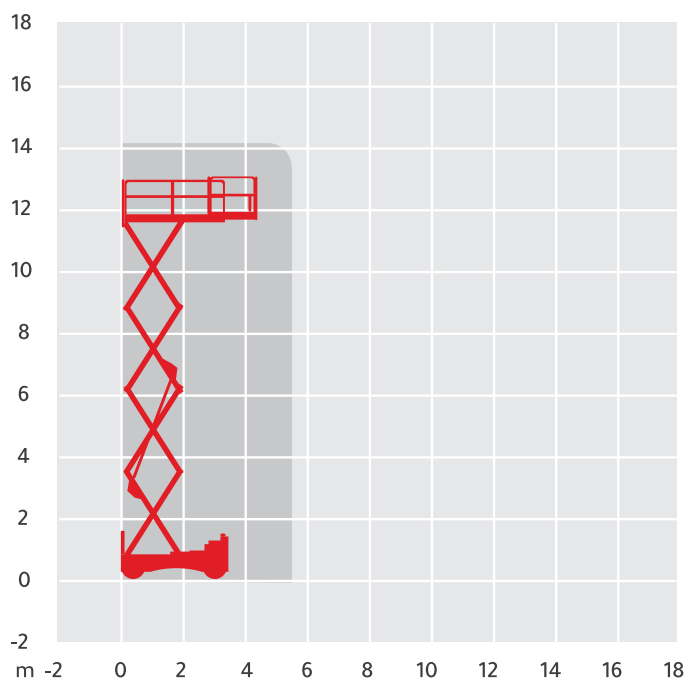

JLG 4069LE

Alternative Machines: SJ8841, M4069

Working Height	14.19m
Closed Length	3.1m
Closed Height	2.83m
Stowed Height (guardrails lowered)	2.01m
Closed Width	1.75m
Platform Size	2.92m x 1.65m
Platform Length (deck extended)	3.83m
Max SWL	360kg
Weight	5,300kg