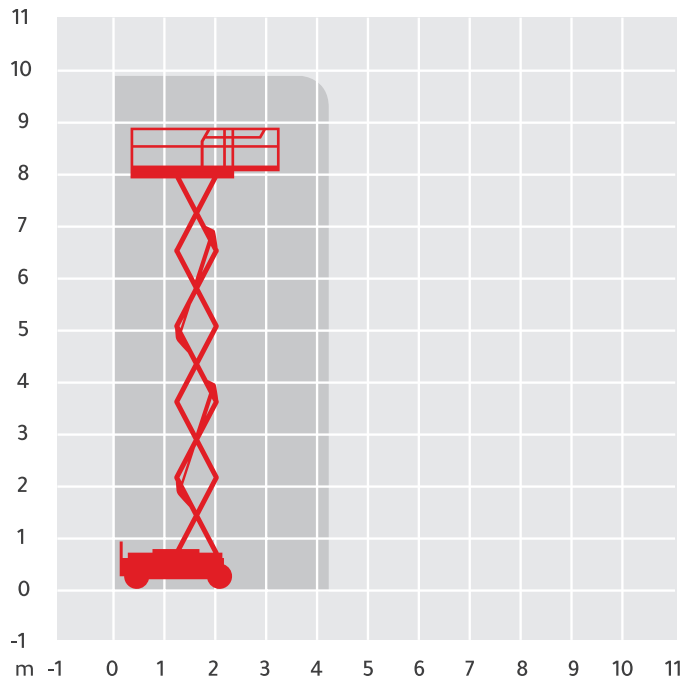

SKYJACK SJ6826 RT

Working Height	9.9m
Closed Length	3.12m
Closed Height	2.37m
Stowed Height (guardrails lowered)	1.61m
Closed Width	1.72m
Platform Size	2.42m x 1.42m
Platform Length (deck extended)	3.94m
Max SWL	567kg
Weight	3,305kg