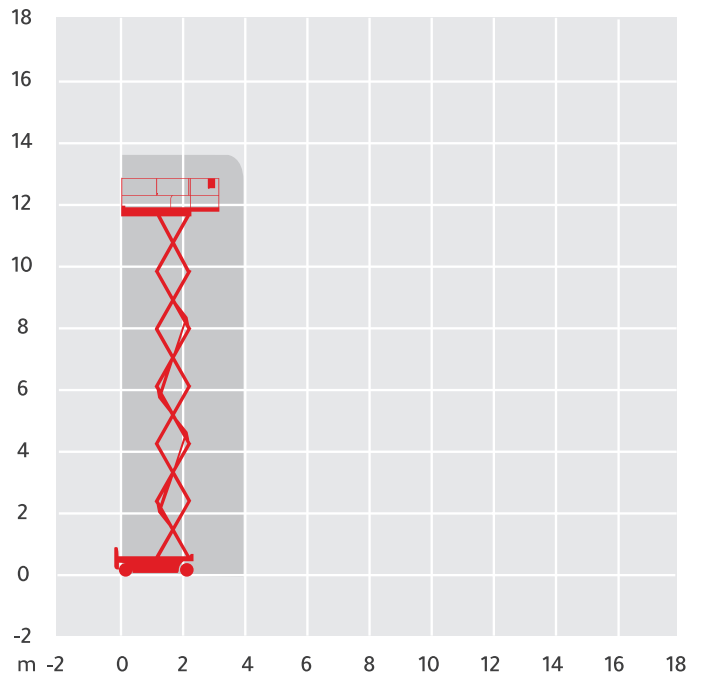

# SKYJACK SJ4740

Working Height	13.8m
Closed Length	2.4m
Closed Height	2.48m
Stowed Height (guardrails lowered)	2.21m
Closed Width	1.19m
Platform Size	2.19m x 1.06m
Platform Length (deck extended)	3.09m
Max SWL	350kg
Weight	2,985kg