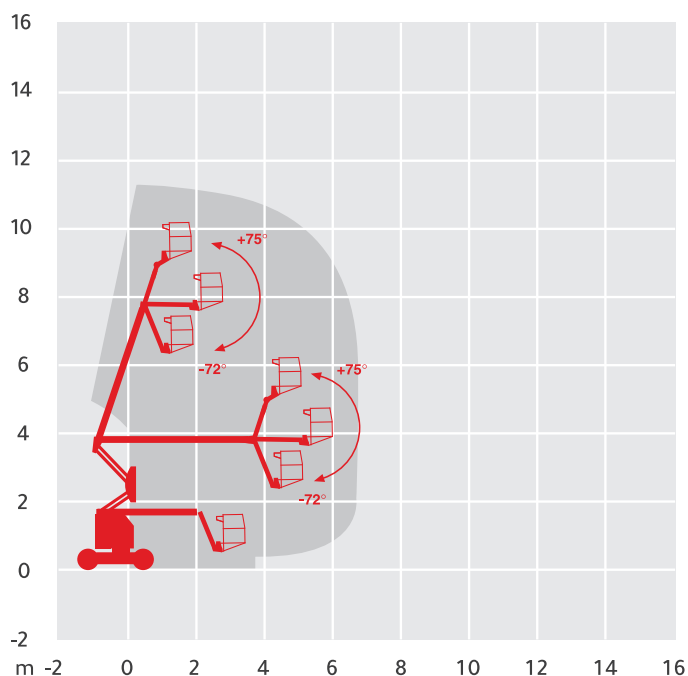

# GENIE Z30-20 NRJ

Working Height	11m
Horizontal Outreach	6.4m
Closed Length	5.2m
Closed Height	2m
Closed Width	1.2m
Platform Size	1.17m x 0.76m
Rotation	355°
Max SWL	227kg
Weight	6,577kg

**Please Note:** These details are set as a guide only and are subject to change due to manufacturer and supplier availability.