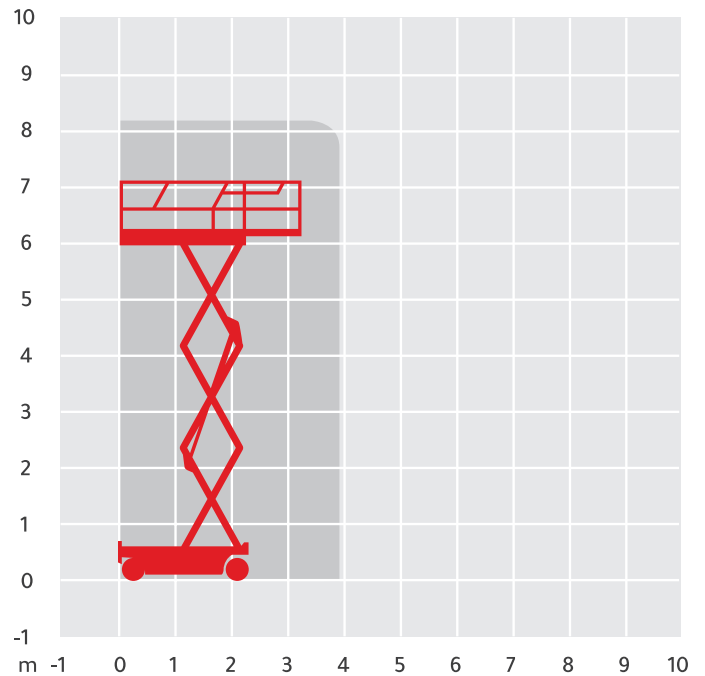

SKYJACK SJ3220

Working Height	8.1m
Closed Length	2.32m
Closed Height	2.08m
Stowed Height (guardrails lowered)	1.73m
Closed Width	0.81m
Platform Size	2.13m x 0.71m
Platform Length (deck extended)	3.04m
Max SWL	408kg
Weight	1,594kg