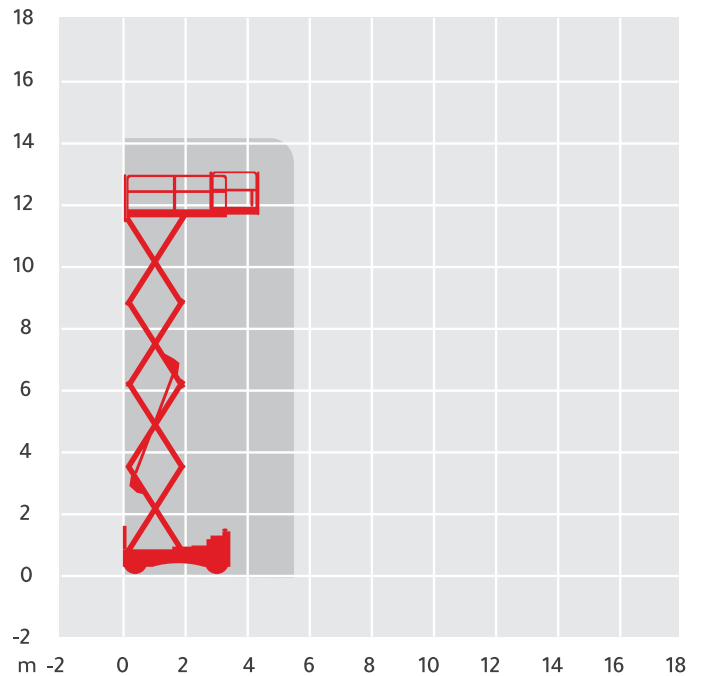

JLG M4069

Alternative Machines: SJ8841, 4069LE

| | |
|---------------------------------------|---------------|
| Working Height | 14.19m |
| Closed Length | 3.1m |
| Closed Height | 2.83m |
| Stowed Height (guardrails lowered) | 2.01m |
| Closed Width | 1.75m |
| Platform Size | 2.92m x 1.65m |
| Platform Length (deck extended) | 3.83m |
| Max SWL | 360kg |
| Weight | 5,700kg |