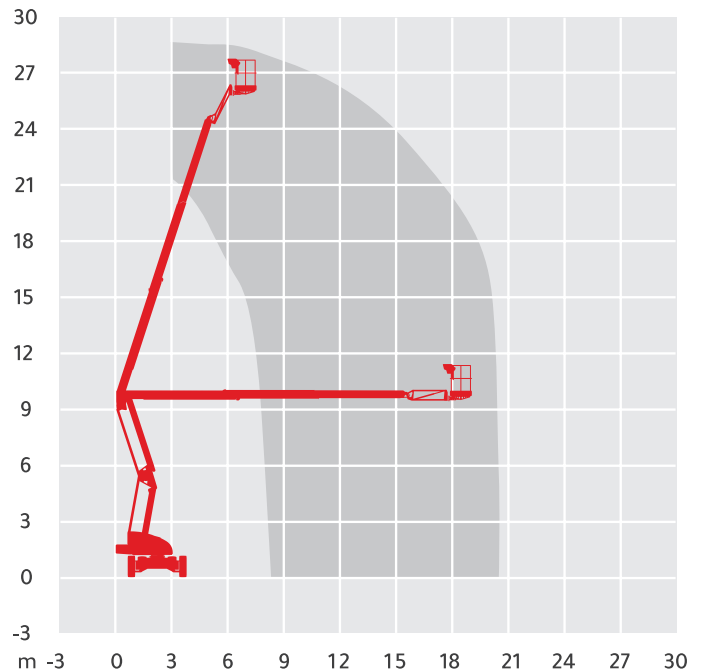

NIFTYLIFT HR28 HYBRID 4X4

Working Height	28m
Horizontal Outreach	19m
Closed Length	7.3m
Closed Height	2.7m
Closed Width	2.49m
Platform Size	2.4m x 0.90m
Rotation	180°
Max SWL	280kg
Weight	14,650kg

Please Note: These details are set as a guide only and are subject to change due to manufacturer and supplier availability.