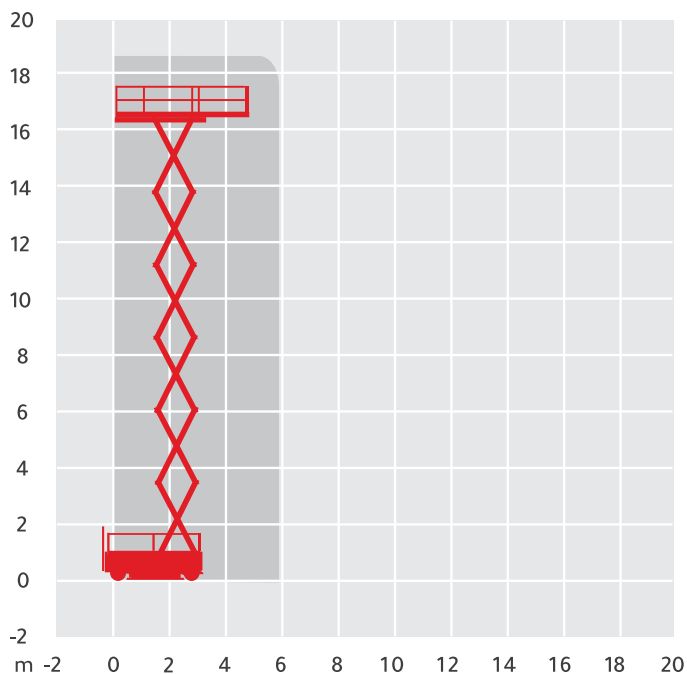

HOLLAND LIFT N165EL12

Working Height	18.5m
Closed Length	3.74m
Closed Height	3.4m
Stowed Height (guardrails lowered)	2.65m
Closed Width	1.2m
Platform Size	3.38m x 1.16m
Platform Length (deck extended)	4.88m
Max SWL	500kg
Weight	7,985kg