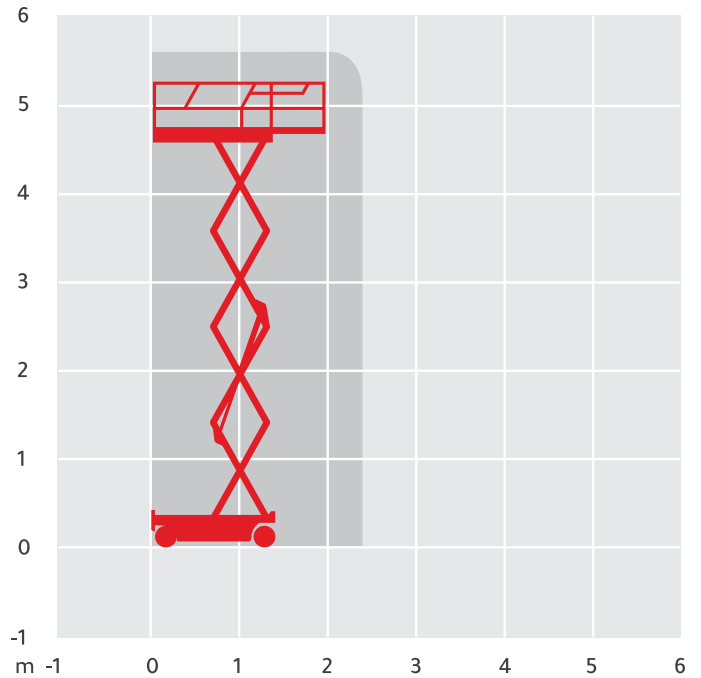

DINGLI DL1530

Working Height	5.6m
Closed Length	1.44m
Closed Height	2.03m
Stowed Height (guardrails lowered)	1.67m
Closed Width	0.76m
Platform Size	1.29m x 0.70m
Platform Length (deck extended)	1.89m
Max SWL	240kg
Weight	880kg