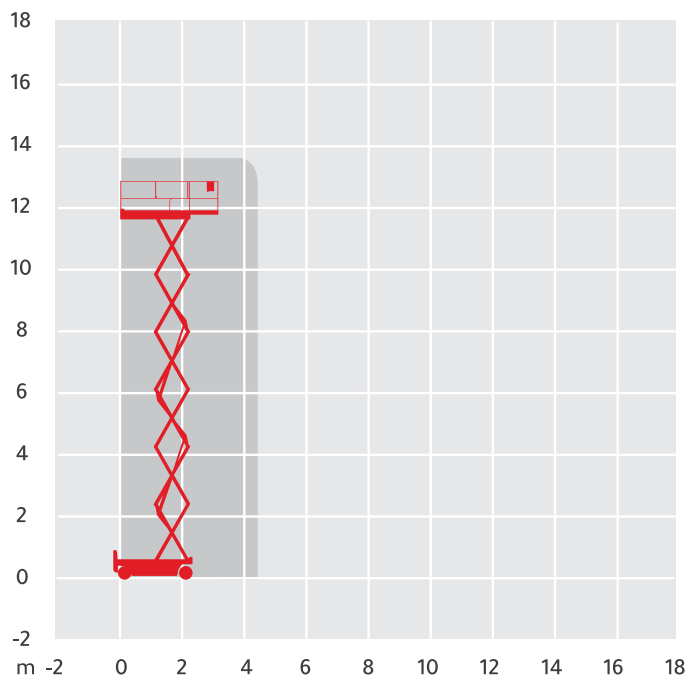

HAULOTTE COMPACT 14

Working Height	13.8m
Closed Length	2.74m
Closed Height	2.74m
Stowed Height (guardrails lowered)	2.08m
Closed Width	1.2m
Platform Size	2.3m x 1.2m
Platform Length (deck extended)	3.22m
Max SWL	350kg
Weight	3,175kg