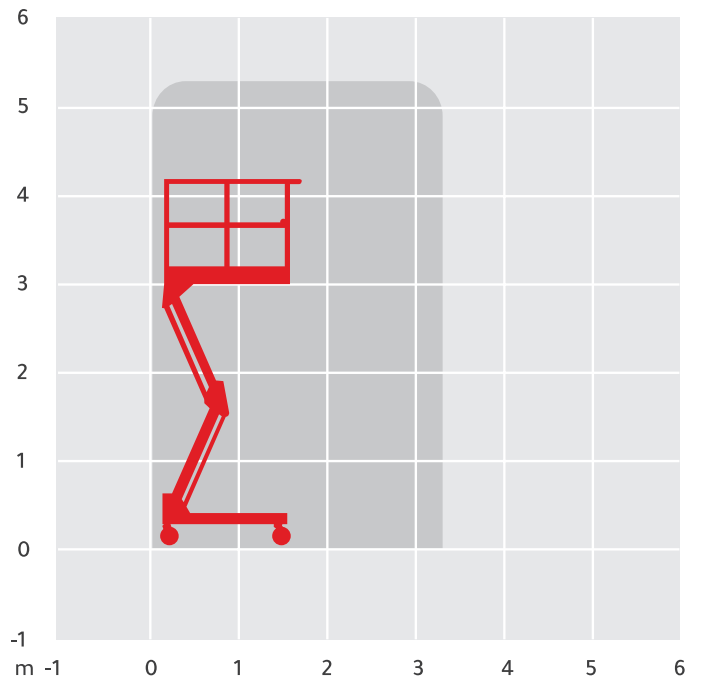

POWER TOWER

Alternative Machines: BoSS X3X

Working Height	5.1m
Closed Length	1.6m
Closed Height	1.85m
Closed Width	0.78m
Platform Size	1.52m x 0.75m
Max SWL	250kg
Weight	345kg

Please Note: These details are set as a guide only and are subject to change due to manufacturer and supplier availability.