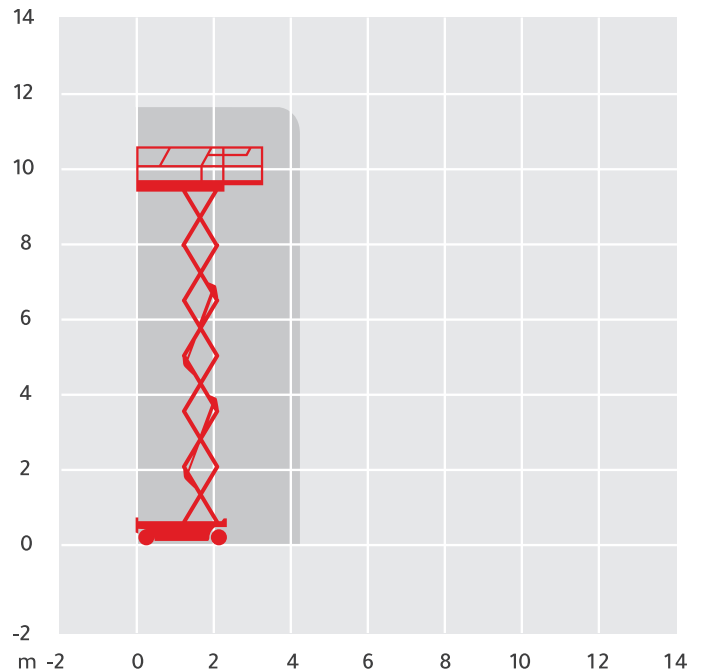

SKYJACK SJ4632

Working Height	11.75m
Closed Length	2.31m
Closed Height	2.24m
Stowed Height (guardrails lowered)	1.88m
Closed Width	1.17m
Platform Size	2.11m x 1.07m
Platform Length (deck extended)	3.01m
Max SWL	317kg
Weight	2,300kg