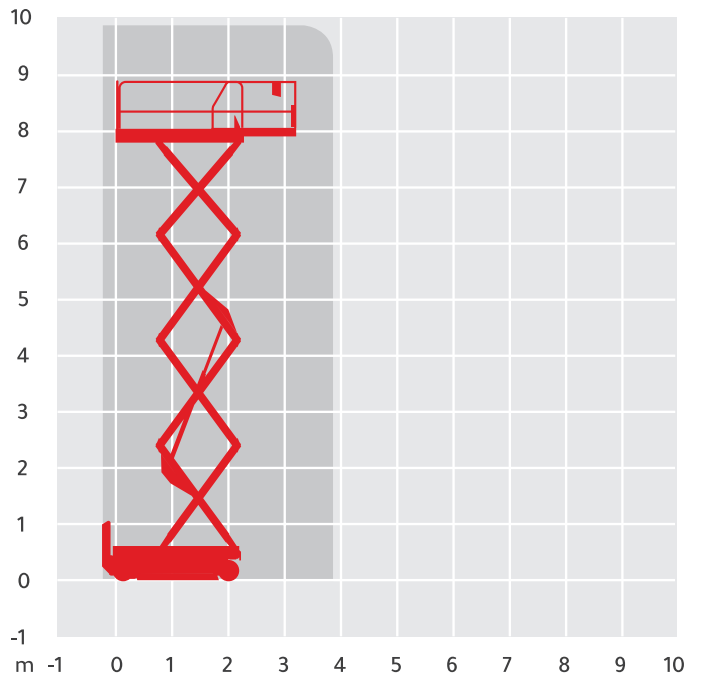

SKYJACK SJ3226

Alternative Machines: GS2632

Working Height	9.92m
Closed Length	2.32m
Closed Height	2.15m
Stowed Height (guardrails lowered)	1.91m
Closed Width	0.81m
Platform Size	2.13m x 0.71m
Platform Length (deck extended)	3.32m
Max SWL	227kg
Weight	1,890kg