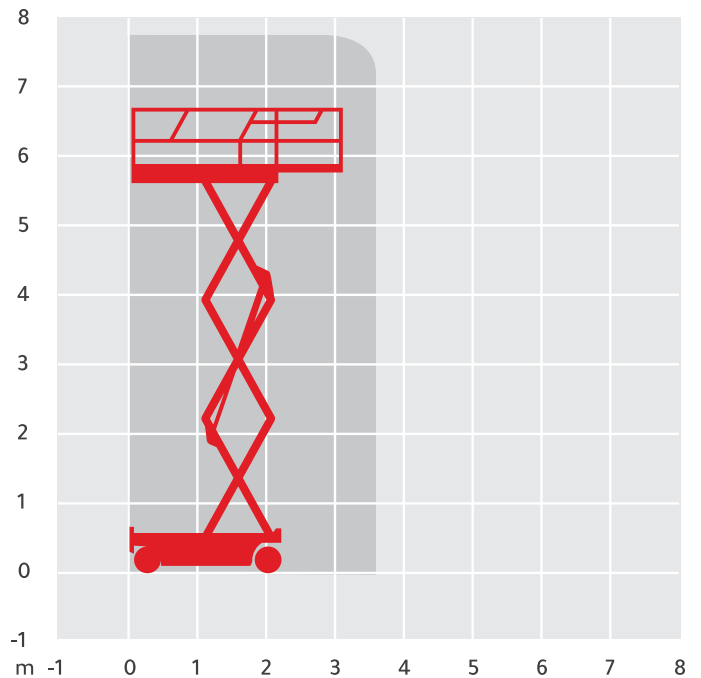

# SKYJACK SJ3219

Alternative Machines: DL1932

|                                       |               |
|---------------------------------------|---------------|
| Working Height                        | 7.8m          |
| Closed Length                         | 1.78m         |
| Closed Height                         | 2.11m         |
| Stowed Height<br>(guardrails lowered) | 1.64m         |
| Closed Width                          | 0.81m         |
| Platform Size                         | 1.63m x 0.71m |
| Platform Length<br>(deck extended)    | 2.53m         |
| Max SWL                               | 227kg         |
| Weight                                | 1,312kg       |