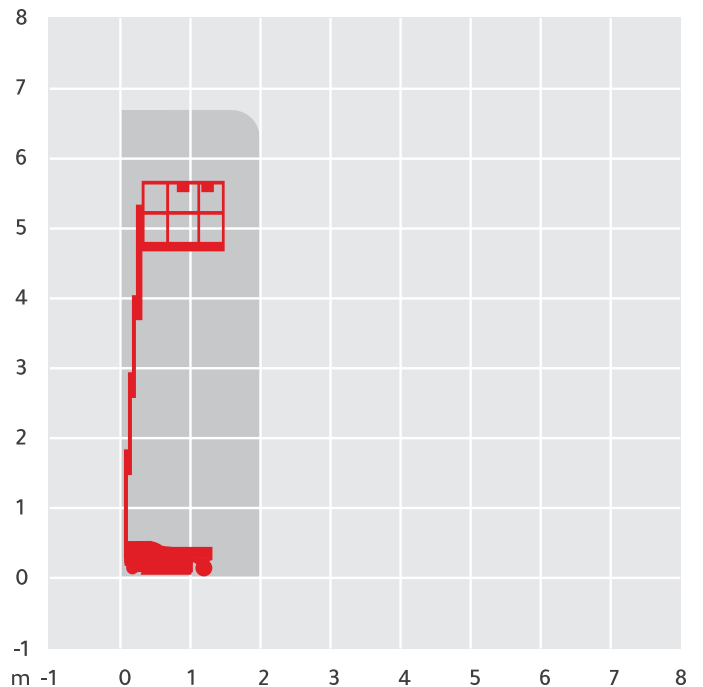

SKYJACK SJ16

Working Height	6.75m
Closed Length	1.37m
Closed Height	1.79m
Closed Width	0.76m
Platform Size	0.69m x 0.93m
Platform Length (deck extended)	1.34m
Max SWL	227kg
Weight	966kg

Please Note: These details are set as a guide only and are subject to change due to manufacturer and supplier availability.