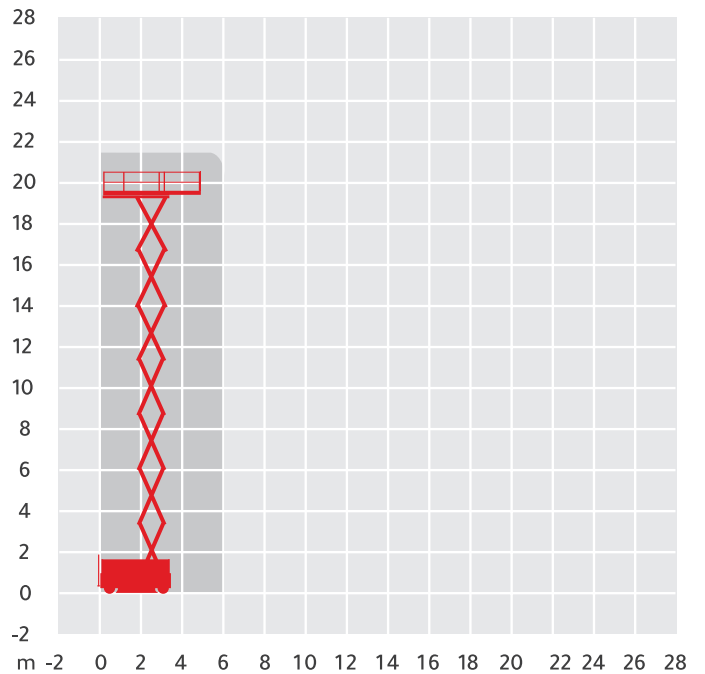

HOLLAND LIFT N195EL12

Working Height	21.4m
Closed Length	3.74m
Closed Height	3.01m
Stowed Height (guardrails lowered)	3.74m
Closed Width	1.2m
Platform Size	3.38m x 1.16m
Platform Length (deck extended)	7m
Max SWL	500kg
Weight	9,120kg