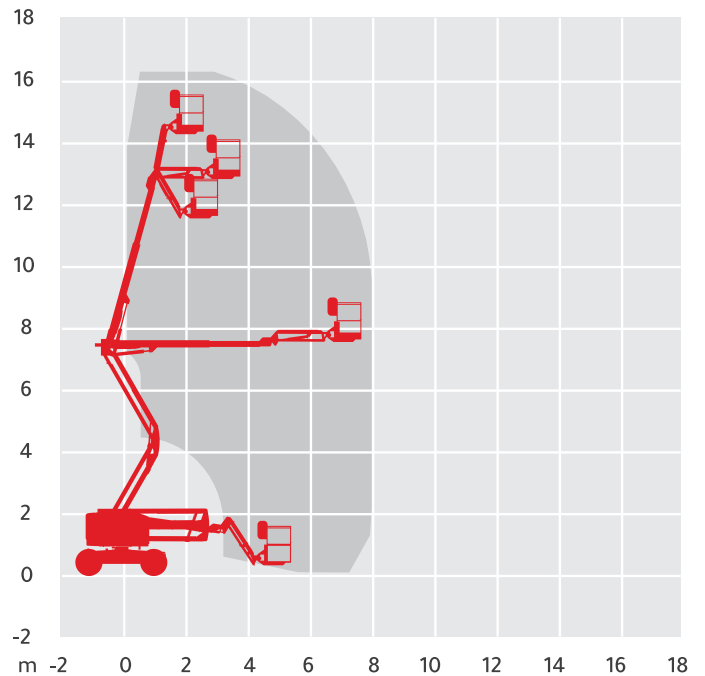

GENIE Z45/25J RT

Alternative Machines: 40EN, HR15NDE, Z45 Bi-Energy

Working Height	16.05m
Horizontal Outreach	7.52m
Closed Length	6.65m
Closed Height	2.13m
Closed Width	2.29m
Platform Size	1.83m x 0.76m
Rotation	355°
Max SWL	227kg
Weight (air tyres)	6,123kg
Weight (foam tyres)	6,460kg