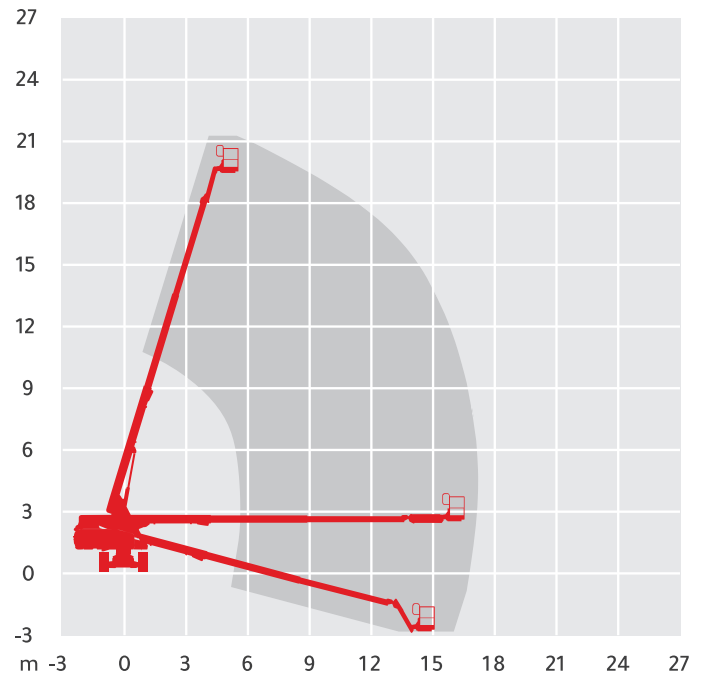

# GENIE S65

Working Height	21.8m
Horizontal Outreach	17.1m
Closed Length	9.42m
Closed Height	2.72m
Closed Width	2.49m / 2.59m (Tr)
Platform Size 8ft	2.44m x 0.91m
Platform Size 6ft	1.83m x 0.76m
Rotation	360° Continuous
Max SWL	227kg
Weight	10,024 - 12,229kg
Reach Below Ground	2.72m