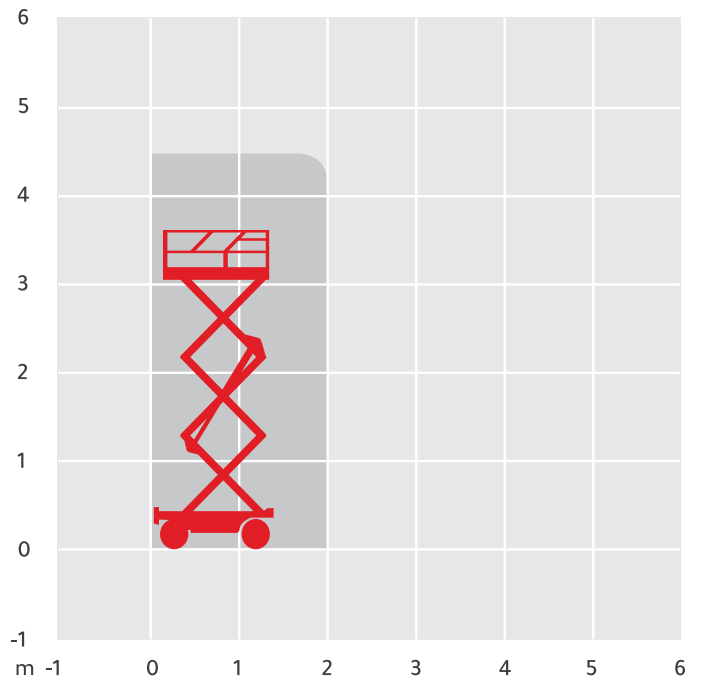

# YOUNGMAN BoSS X3

Alternative Machines: BoSS X3X

Working Height	4.55m
Closed Length	1.21m
Closed Height	1.8m
Closed Width	0.7m
Platform Size	1.05m x 0.57m
Max SWL	240kg
Weight	349kg

**Please Note:** These details are set as a guide only and are subject to change due to manufacturer and supplier availability.