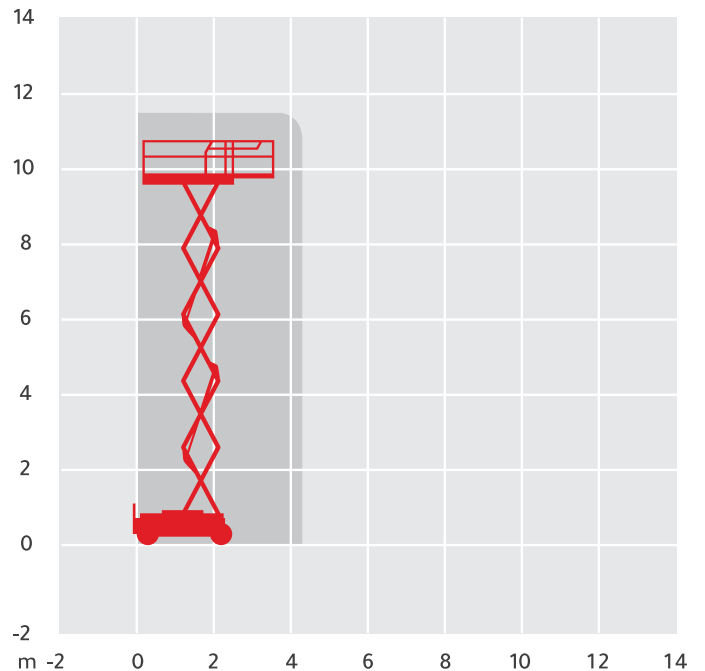

# SKYJACK SJ6832 RT

Working Height	11.75m
Closed Length	3.12m
Closed Height	2.51m
Stowed Height (guardrails lowered)	1.75m
Closed Width	1.72m
Platform Size	2.44m x 1.42m
Platform Length (deck extended)	3.94m
Max SWL	454kg
Weight	3,655kg