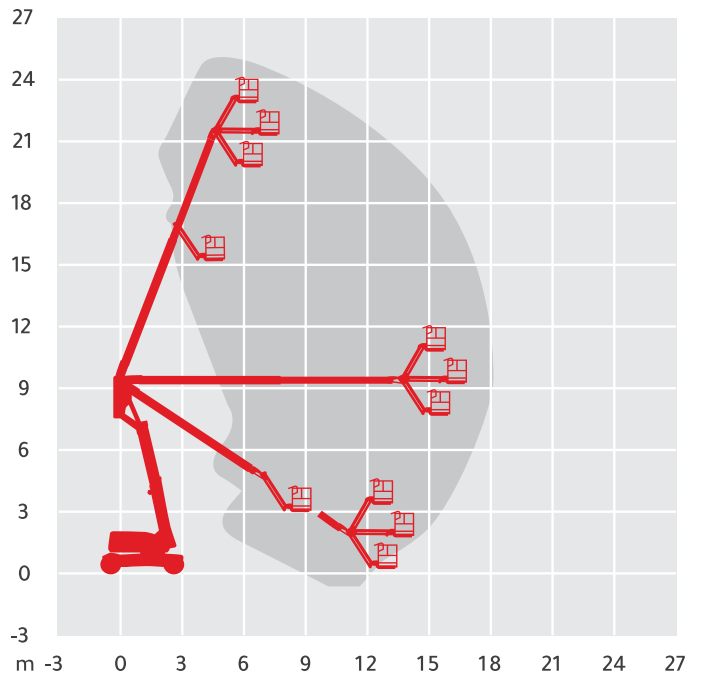

# GENIE Z80/60

Alternative Machines: 800AJ

Working Height	25.6m
Horizontal Outreach	18.29m
Closed Length	11.27m
Closed Height	3m
Closed Width	2.49m
Platform Size	2.44m x 0.91m
Rotation	Continuous
Max SWL	227kg
Weight	17,010kg