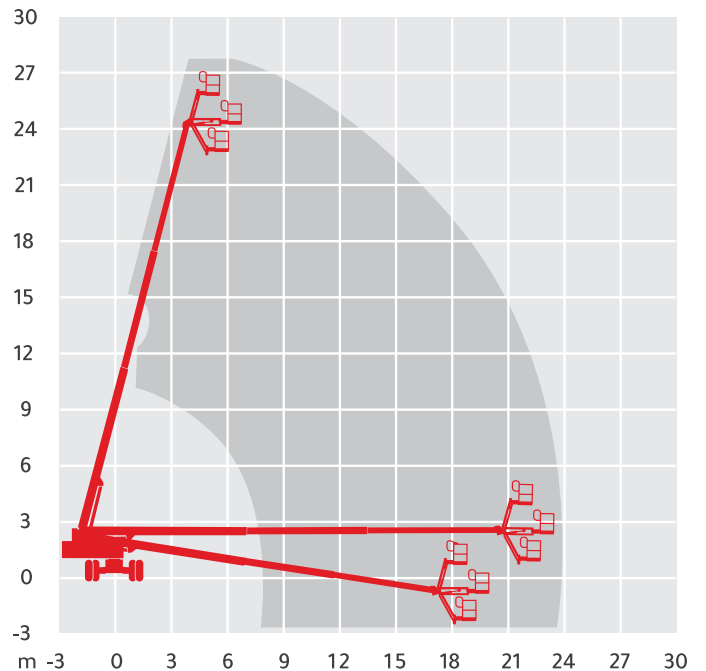

GENIE S85

Alternative Machines: 860SJ

Working Height	27.9m
Horizontal Outreach	23.32m
Closed Length	12.4m
Closed Height	2.8m
Closed Width	2.5m
Platform Size	1.83m x 0.76m
Rotation	360° Continuous
Max SWL	227kg
Weight	17,236kg
Reach Below Ground	2.89m