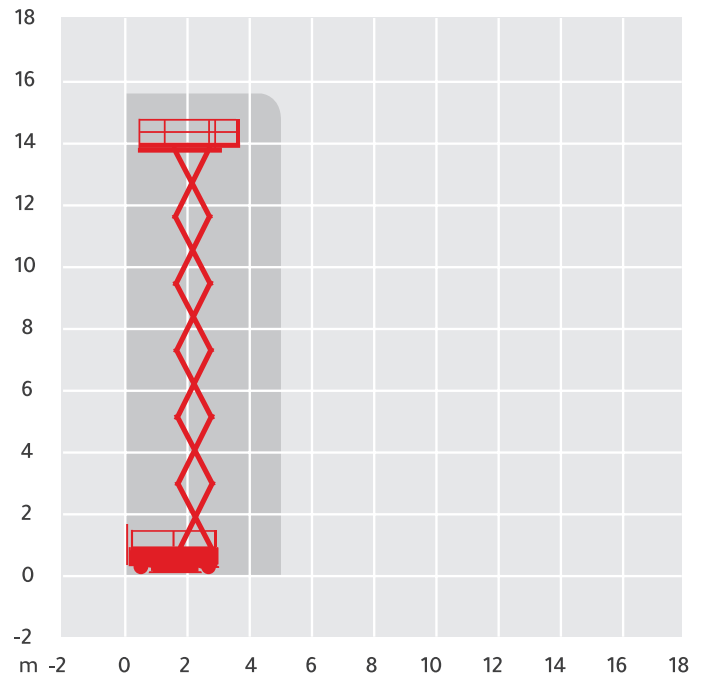

DINGLI DL1612

Working Height	15.7m
Closed Length	2.84m
Closed Height	2.59m
Stowed Height (guardrails lowered)	2.05m
Closed Width	1.25m
Platform Size	2.64m x 1.12m
No Deck Extension	
Max SWL	250kg
Weight	3,130kg