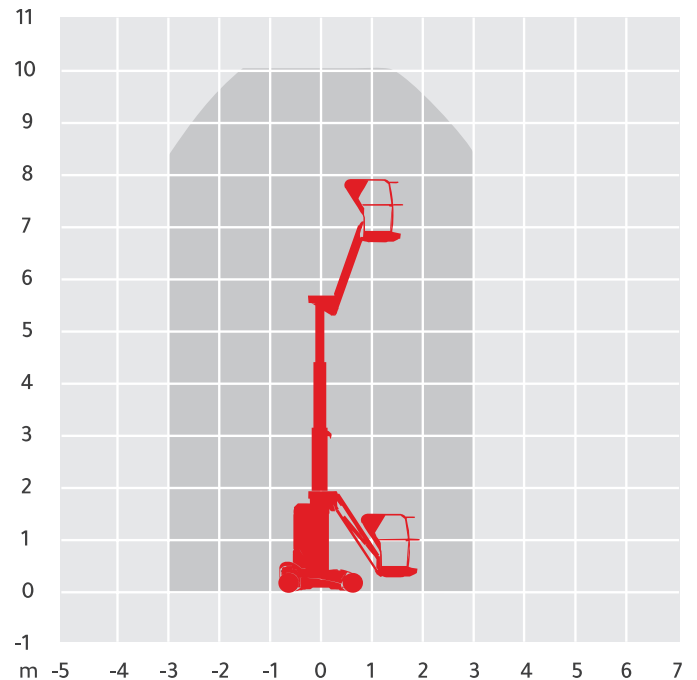

# HAULOTTE STAR 10

Working Height	10m
Horizontal Outreach	3m
Closed Length	2.7m
Closed Height	1.99m
Closed Width	1m
Platform Size	0.99m x 0.78m
Rotation	345°
Max SWL	200kg
Weight	2,735kg

**Please Note:** These details are set as a guide only and are subject to change due to manufacturer and supplier availability.