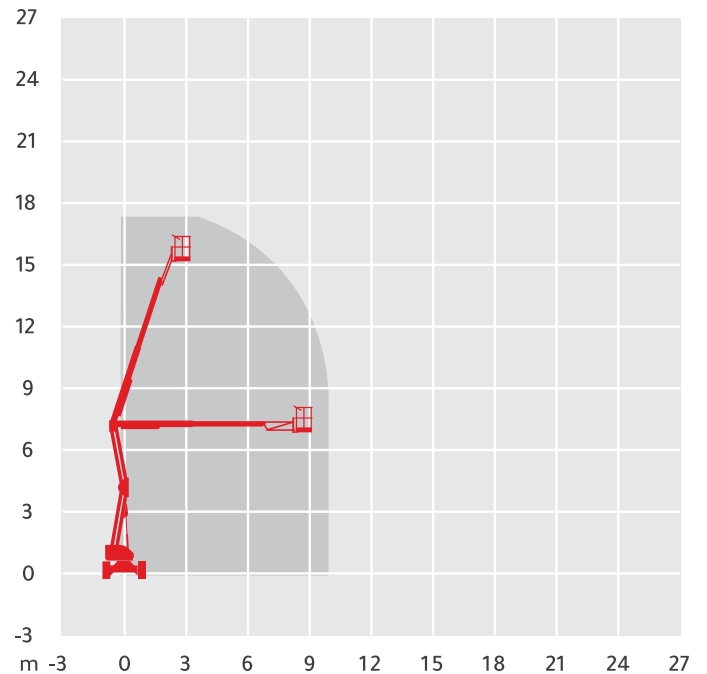

NIFTYLIFT HR17NDE

Working Height	17.2m
Horizontal Outreach	9.6m
Closed Length	6.3m
Closed Height	2.1m
Closed Width	1.5m
Platform Size	1.5m x 0.7m
Rotation	180°
Max SWL	225kg
Weight	6,680kg

Please Note: These details are set as a guide only and are subject to change due to manufacturer and supplier availability.