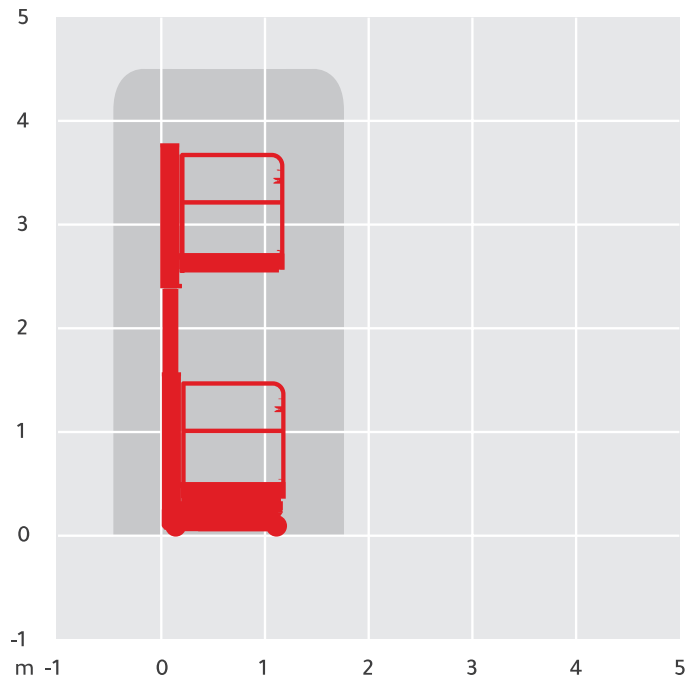

# POWER TOWERS NANO

Alternative Machines: Pop Up

Working Height	4.5m
Closed Length	1.195m
Closed Height	1.56m
Closed Width	0.75m
Platform Size	1m x 0.73m
Max SWL	200kg
Weight	285kg

**Please Note:** These details are set as a guide only and are subject to change due to manufacturer and supplier availability.