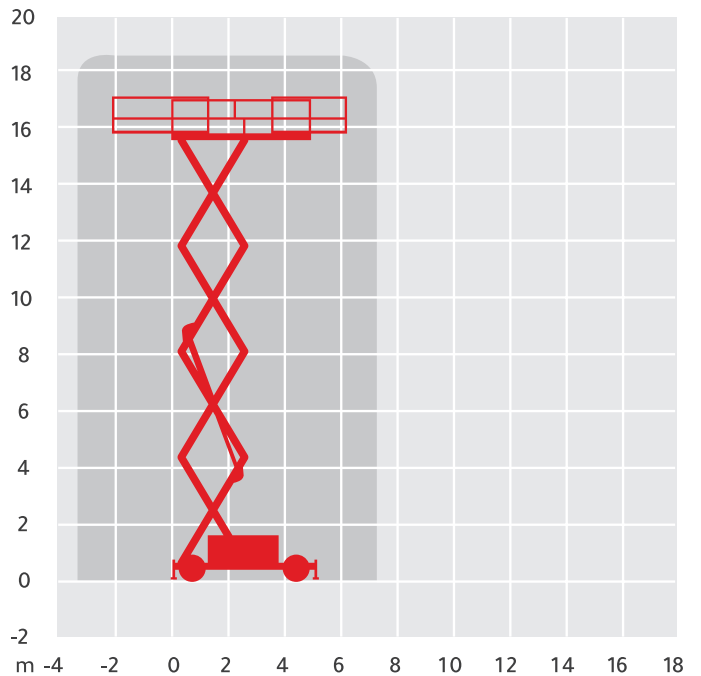

GENIE GS5390

SJ9250, LL20X

Working Height	18.15m
Closed Length	4.88m
Closed Height	3.15m
Stowed Height (guardrails lowered)	2.47m
Closed Width	2.29m
Platform Size	4.88m x 2.29mm
Platform Length (deck extended)	7.38m
Max SWL	680kg
Weight	8,050kg