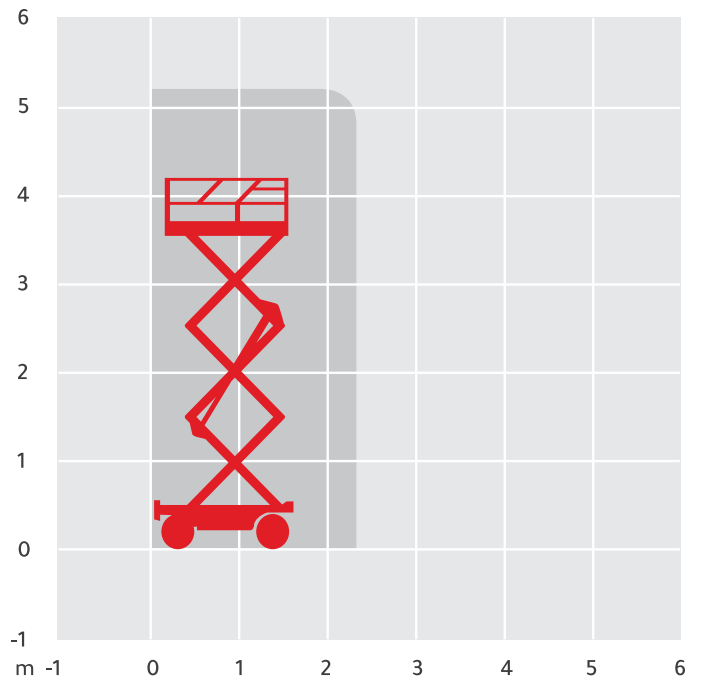

YOUNGMAN BoSS X3X

Alternative Machines: BoSS X3

Working Height	5.2m
Closed Length	1.25m
Closed Height	1.8m
Closed Width	0.76m
Platform Size	1.25m x 0.57m
Max SWL	240kg
Weight	370kg

Please Note: These details are set as a guide only and are subject to change due to manufacturer and supplier availability.