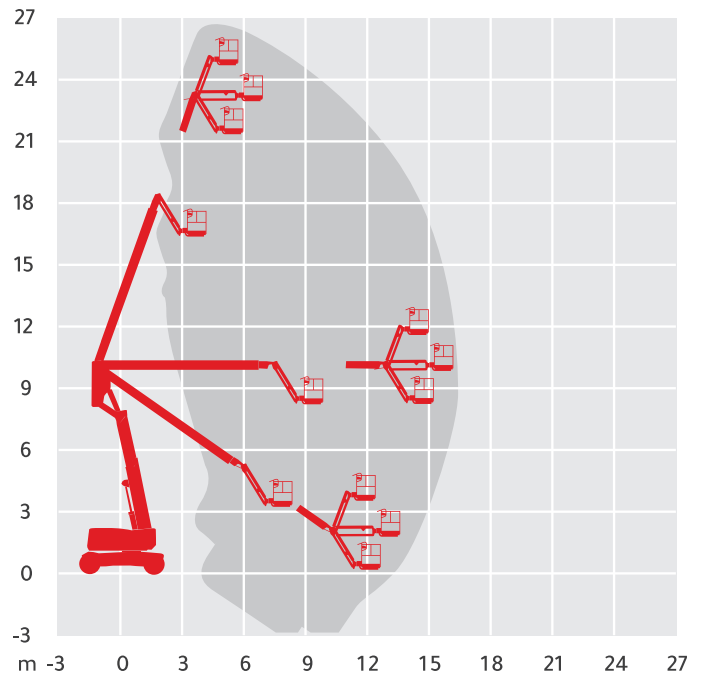

JLG 800AJ

Working Height	24.38m
Horizontal Outreach	15.8m
Closed Length	11.13m
Closed Height	3m
Closed Width	2.44m
Platform Size	0.91m x 2.44m
Rotation	360°
Max SWL	227kg
Weight	15,558kg

Please Note: These details are set as a guide only and are subject to change due to manufacturer and supplier availability.