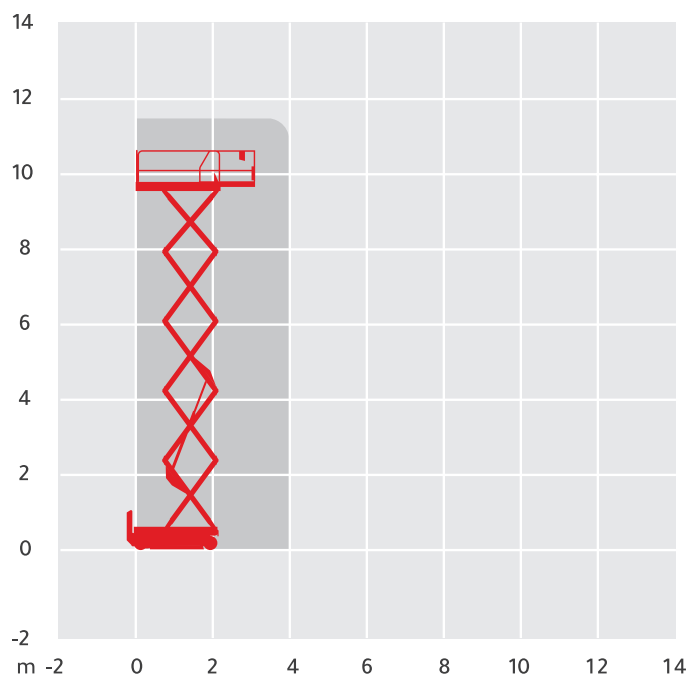

GENIE GS3232

Working Height	11.75m
Closed Length	2.44m
Closed Height	2.44m
Stowed Height (guardrails lowered)	2.03m
Closed Width	0.81m
Platform Size	2.26m x 0.81m
Platform Length (deck extended)	3.33m
Max SWL	227kg
Weight	2,352kg