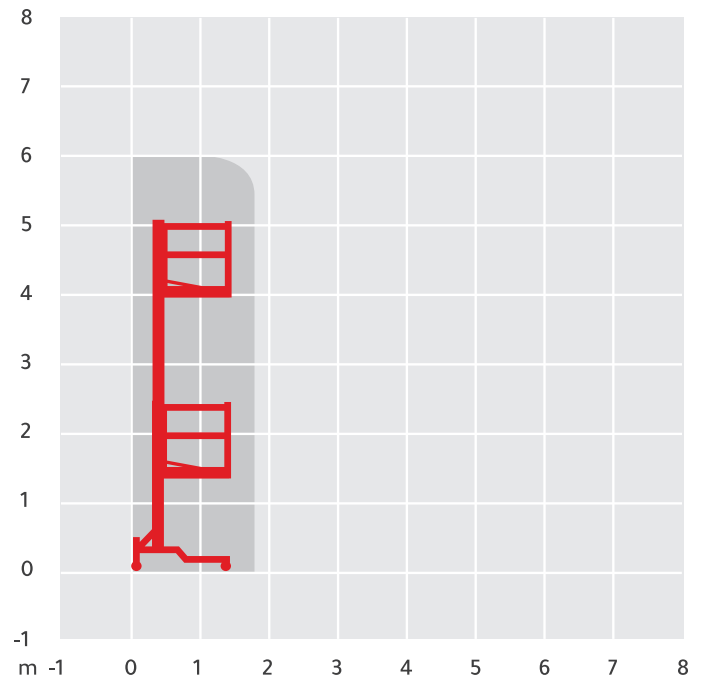

DESKSURFER

Working Height	3.5m - 6m
Closed Length	1.35m
Closed Height	1.97m
Closed Width	0.65m
Platform Size	0.90m x 0.65m
Max SWL	150kg
Weight	95kg - 105kg

Please Note: These details are set as a guide only and are subject to change due to manufacturer and supplier availability.