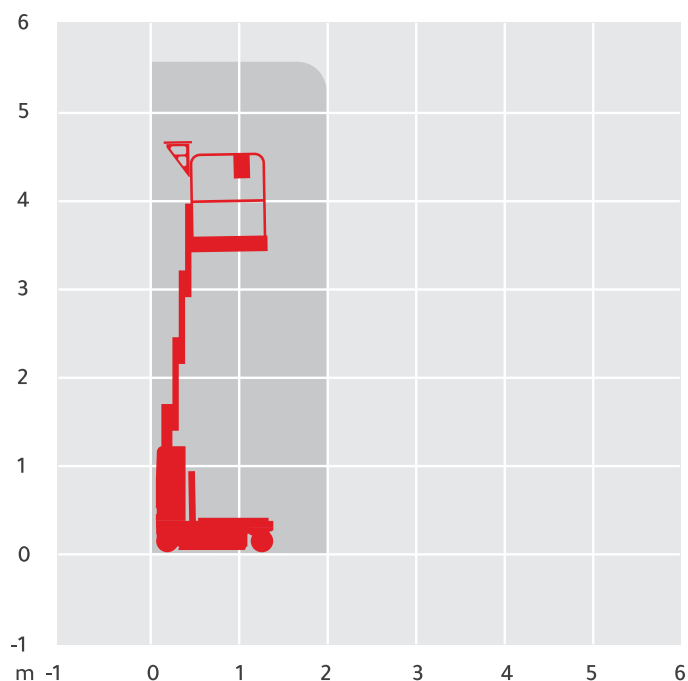

# GENIE GR12

Alternative Machines: NANO SP

Working Height	5.58m
Closed Length	1.35m
Closed Height	1.79m
Closed Width	0.76m
Platform Size	0.89m x 0.75m
Platform Length (deck extended)	1.35m
Max SWL	227kg
Weight	748kg