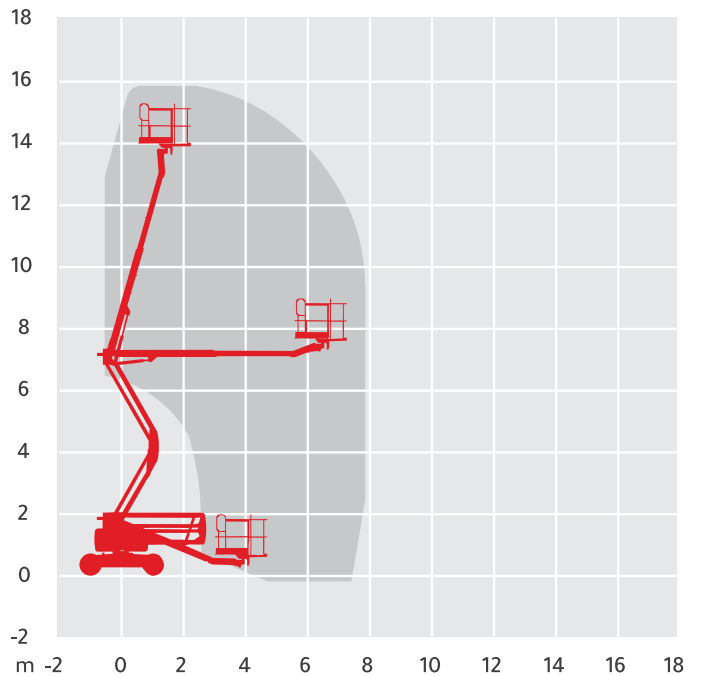

GENIE Z45 BI-ENERGY

Alternative Machines: 40EN, HR15NDE, Z45/25J RT

Working Height	15.87m
Horizontal Outreach	7.62m
Closed Length	5.56m
Closed Height	2m
Closed Width	1.79m
Platform Size	1.83m x 0.76m
Rotation	355° Continuous
Max SWL	227kg
Weight	6,963kg