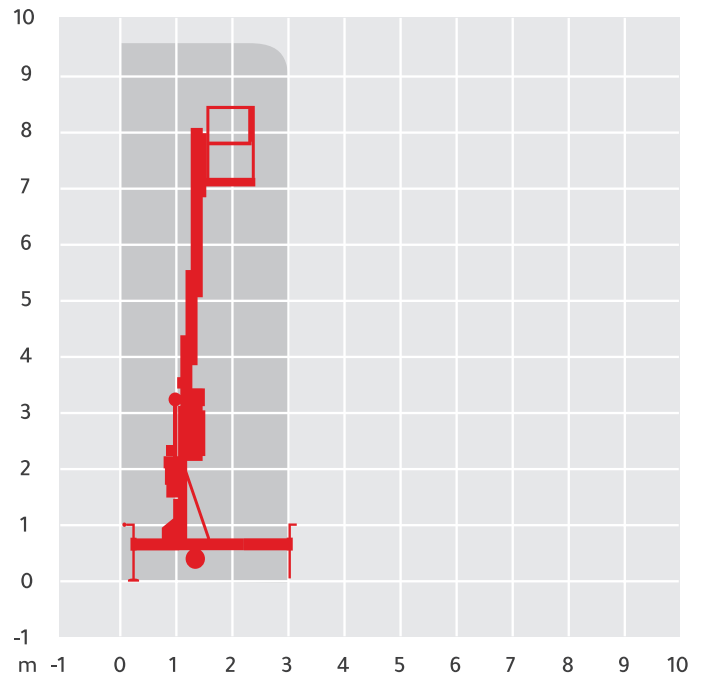

GENIE AWP25S

Alternative Machines: AWP20S

Working Height	9.57m
Closed Length	1.31m
Closed Height	1.98m
Closed Width	0.74m
Platform Size	1.14m x 0.66m
Max SWL	159kg
Weight	330kg

Please Note: These details are set as a guide only and are subject to change due to manufacturer and supplier availability.