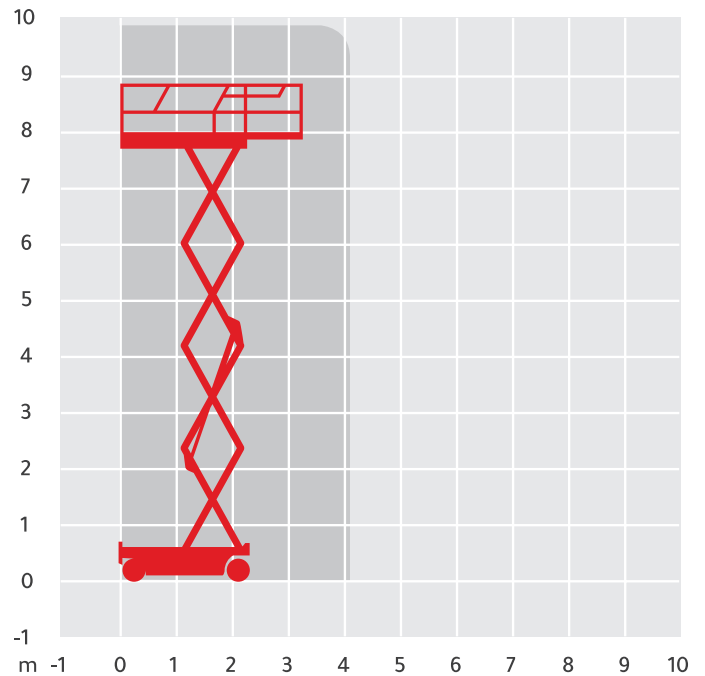

SKYJACK SJ4626

Working Height	9.9m
Closed Length	2.31m
Closed Height	2.15m
Stowed Height (guardrails lowered)	1.79m
Closed Width	1.17m
Platform Size	2.11m x 1.07m
Platform Length (deck extended)	3.01m
Max SWL	454kg
Weight	2,130kg