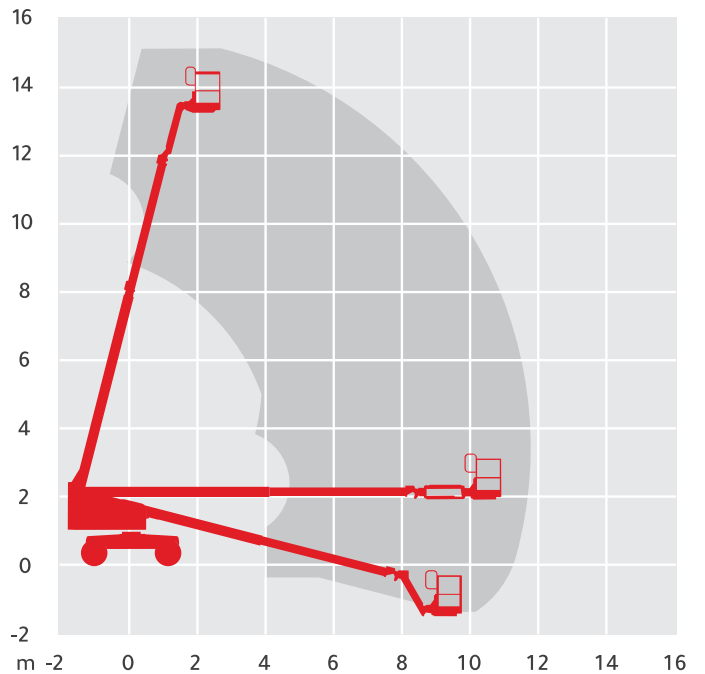

GENIE S45

Working Height	15.72m
Horizontal Outreach	11.18m
Closed Length	8.48m
Closed Height	2.49m
Closed Width	2.24m / 2.31m (Tr)
Platform Size 8ft	2.44m x 0.91m
Platform Size 6ft	1.83m x 0.76m
Rotation	360° Continuous
Max SWL	227kg
Weight	6,709 - 7,927kg
Reach Below Ground	1.5m