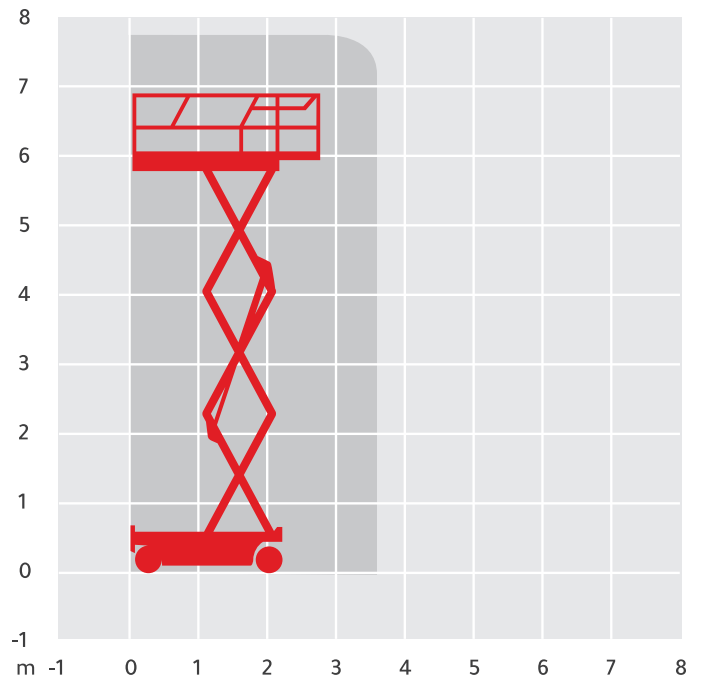

DINGLI DL1932

Alternative Machines: SJ3219

Working Height	7.8m
Closed Length	1.86m
Closed Height	2.18m
Stowed Height (guardrails lowered)	1.84m
Closed Width	0.76m
Platform Size	1.67m x 0.74m
Platform Length (deck extended)	2.57m
Max SWL	230kg
Weight	1,415kg