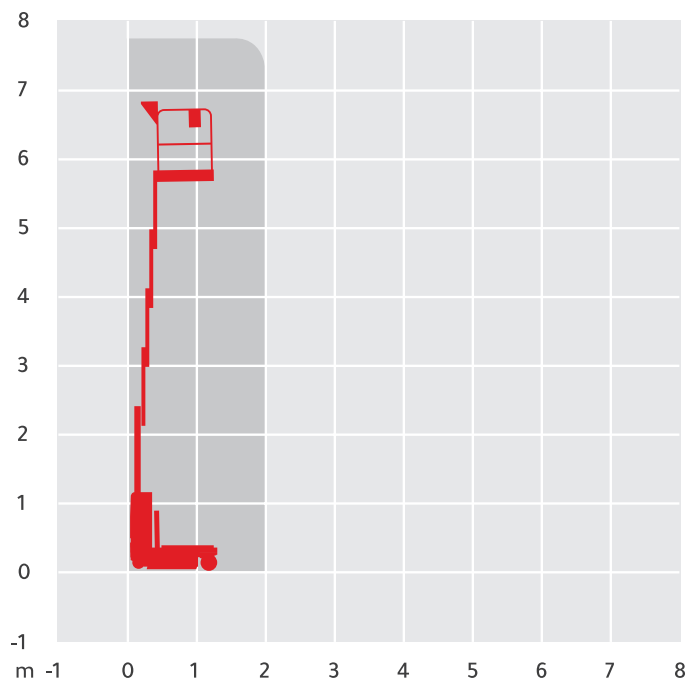

GENIE GR20

Alternative Machines: SJ3219

Working Height	7.85m
Closed Length	1.35m
Closed Height	1.98m
Closed Width	0.8m
Platform Size	0.89m x 0.75m
Platform Length (deck extended)	1.4m
Max SWL	159kg
Weight	1,112kg