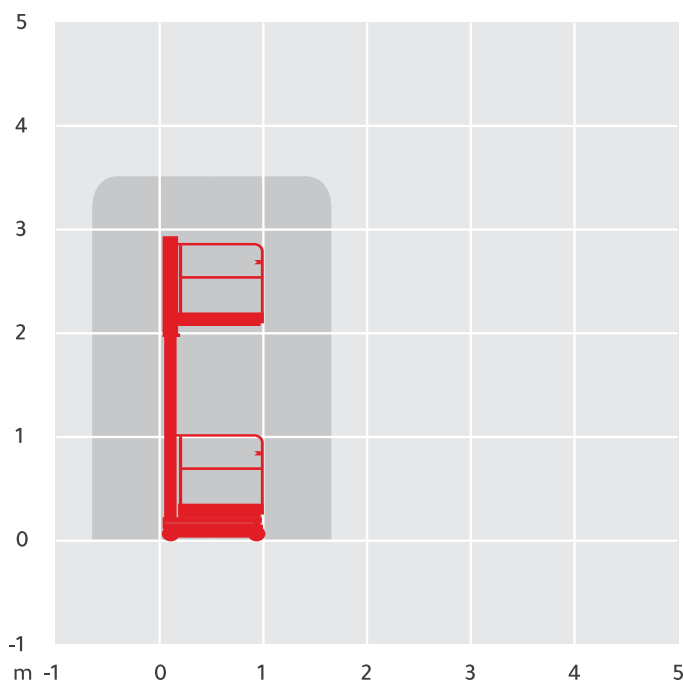

# POWER TOWERS PECOLIFT

Alternative Machines: NANO

Working Height	3.5m
Closed Length	0.98m
Closed Height	1.55m
Closed Width	0.75m
Platform Size	0.72m x 0.60m
Max SWL	150kg
Weight	180kg

**Please Note:** These details are set as a guide only and are subject to change due to manufacturer and supplier availability.