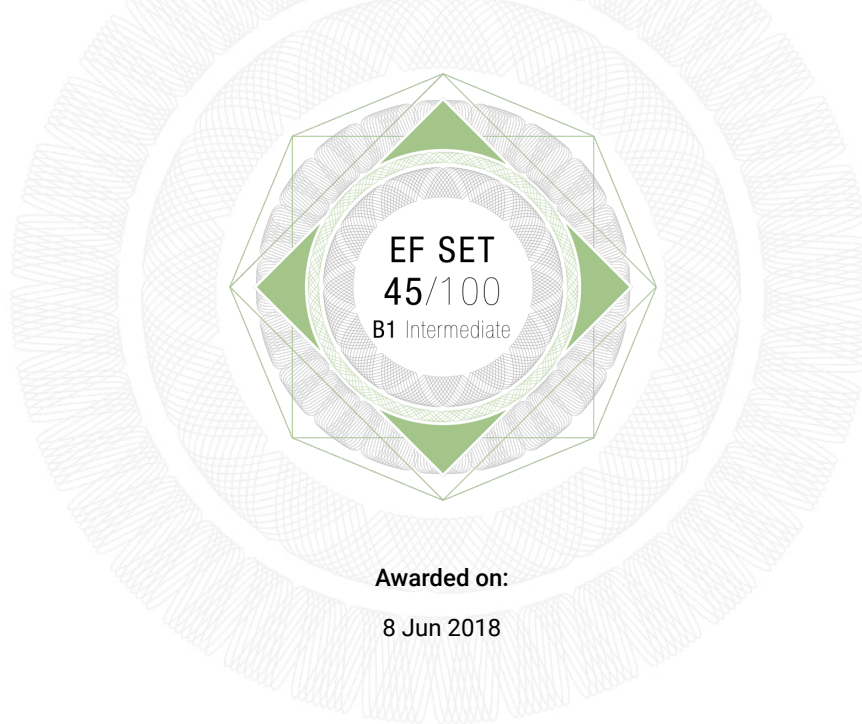

This is to certify that

John Doe

has successfully completed the EF SET Certificate
and has earned the English level:

Awarded on:

8 Jun 2018

Understanding the results

EFSET	1-30	31-40	41-50	51-60	61-70	71-100
CEFR	A1 Beginner	A2 Elementary	B1 Intermediate	B2 Upper Intermediate	C1 Advanced	C2 Proficient

Your level of English is **45/100** on the EF SET score scale and **B1 Intermediate** according to the Common European Framework of Reference (CEFR). This score is calculated as an average of your reading and listening scores