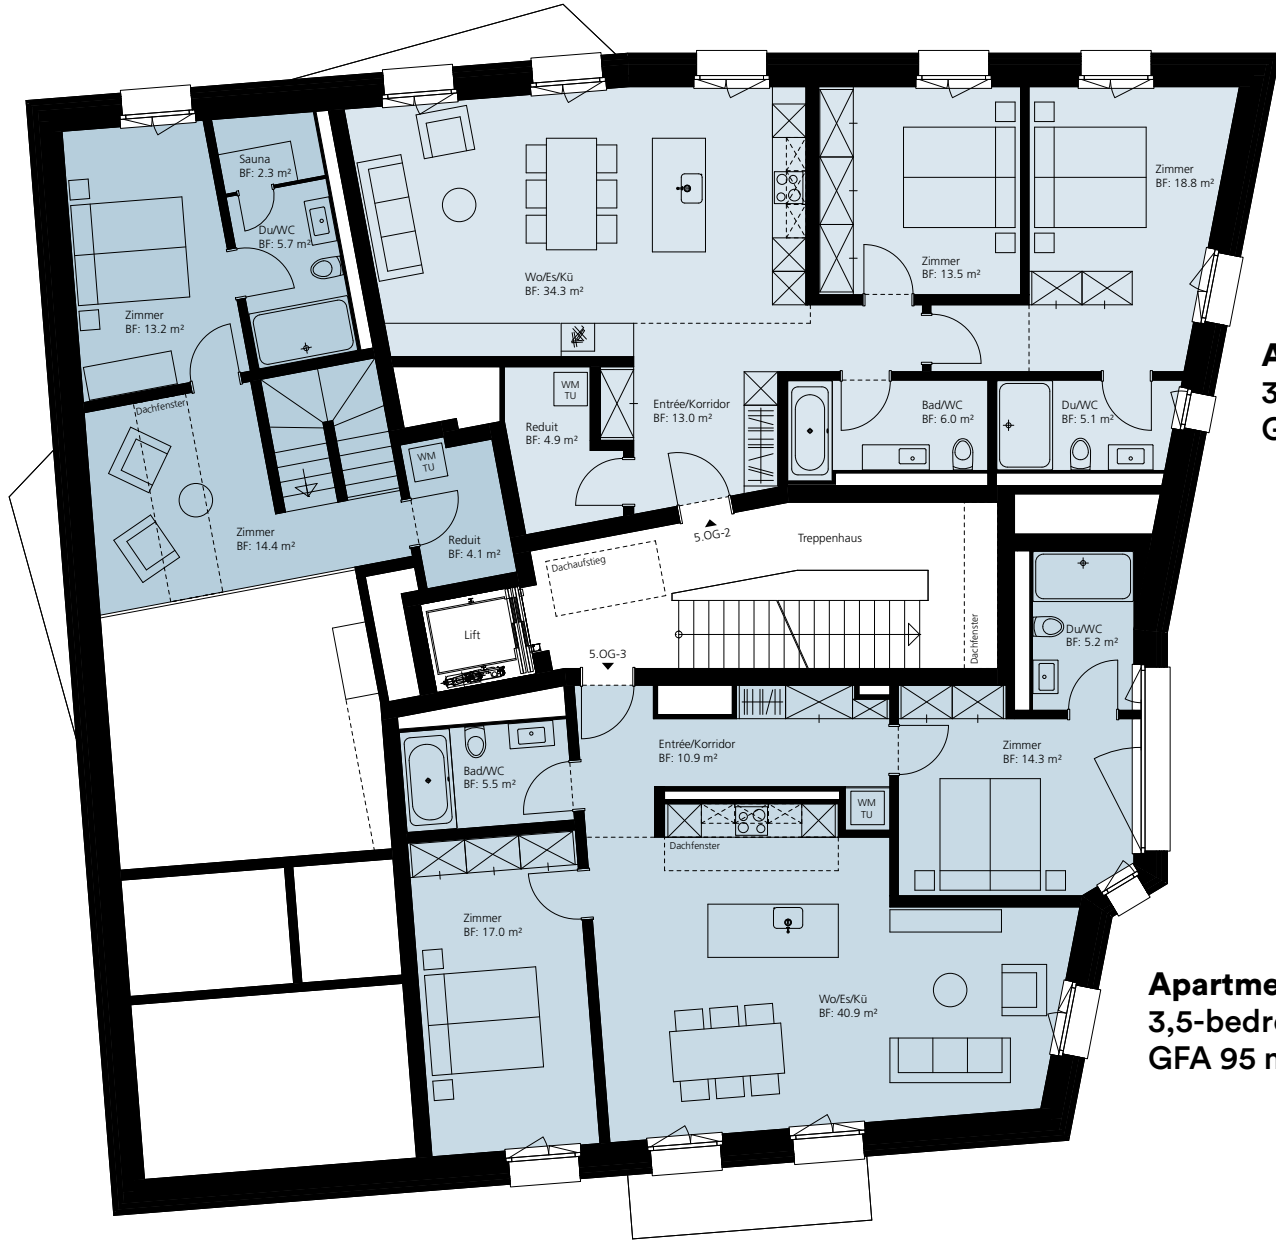

YOUR KEY TO A TIMELESS ALPINE LIFESTYLE

ARVE CHALET APARTMENTS

Apartment 5.OG-2
3,5-bedroom apartment
GFA 102 m²

Apartment 5.OG-3
3,5-bedroom apartment
GFA 95 m²

0 1 2 3 4 5 m

MASSSTAB 1:100

4th
upper
floor

Apartment 4.OG-2
4,5-bedroom apartment
GFA 116 m²

Apartment 4.OG-3
3,5-bedroom apartment
GFA 95 m²

Apartment 4.OG-1
3,5 M-bedroom apartment
GFA 116 m²

0 1 2 3 4 5 m

MASSSTAB 1:100

3rd
upper
floor

Apartment 3.OG-1
2,5-bedroom apartment
GFA 75 m²

Apartment 3.OG-2
4,5-bedroom apartment
GFA 116 m²

Apartment 3.OG-3
3,5-bedroom apartment
GFA 95 m²

MASSSTAB 1:100

2nd
upper
floor

Apartment 2.OG-2
4,5-bedroom apartment
GFA 116 m²

Apartment 2.OG-3
3,5-bedroom apartment
GFA 95 m²

Apartment 2.OG-1
2,5-bedroom apartment
GFA 75 m²

MASSSTAB 1:100

1st
upper
floor

Apartment 1.OG-2
4,5-bedroom apartment
GFA 116 m²

Apartment 1.OG-3
3,5-bedroom apartment
GFA 95 m²

Apartment 1.OG-1
2,5-bedroom apartment
GFA 75 m²