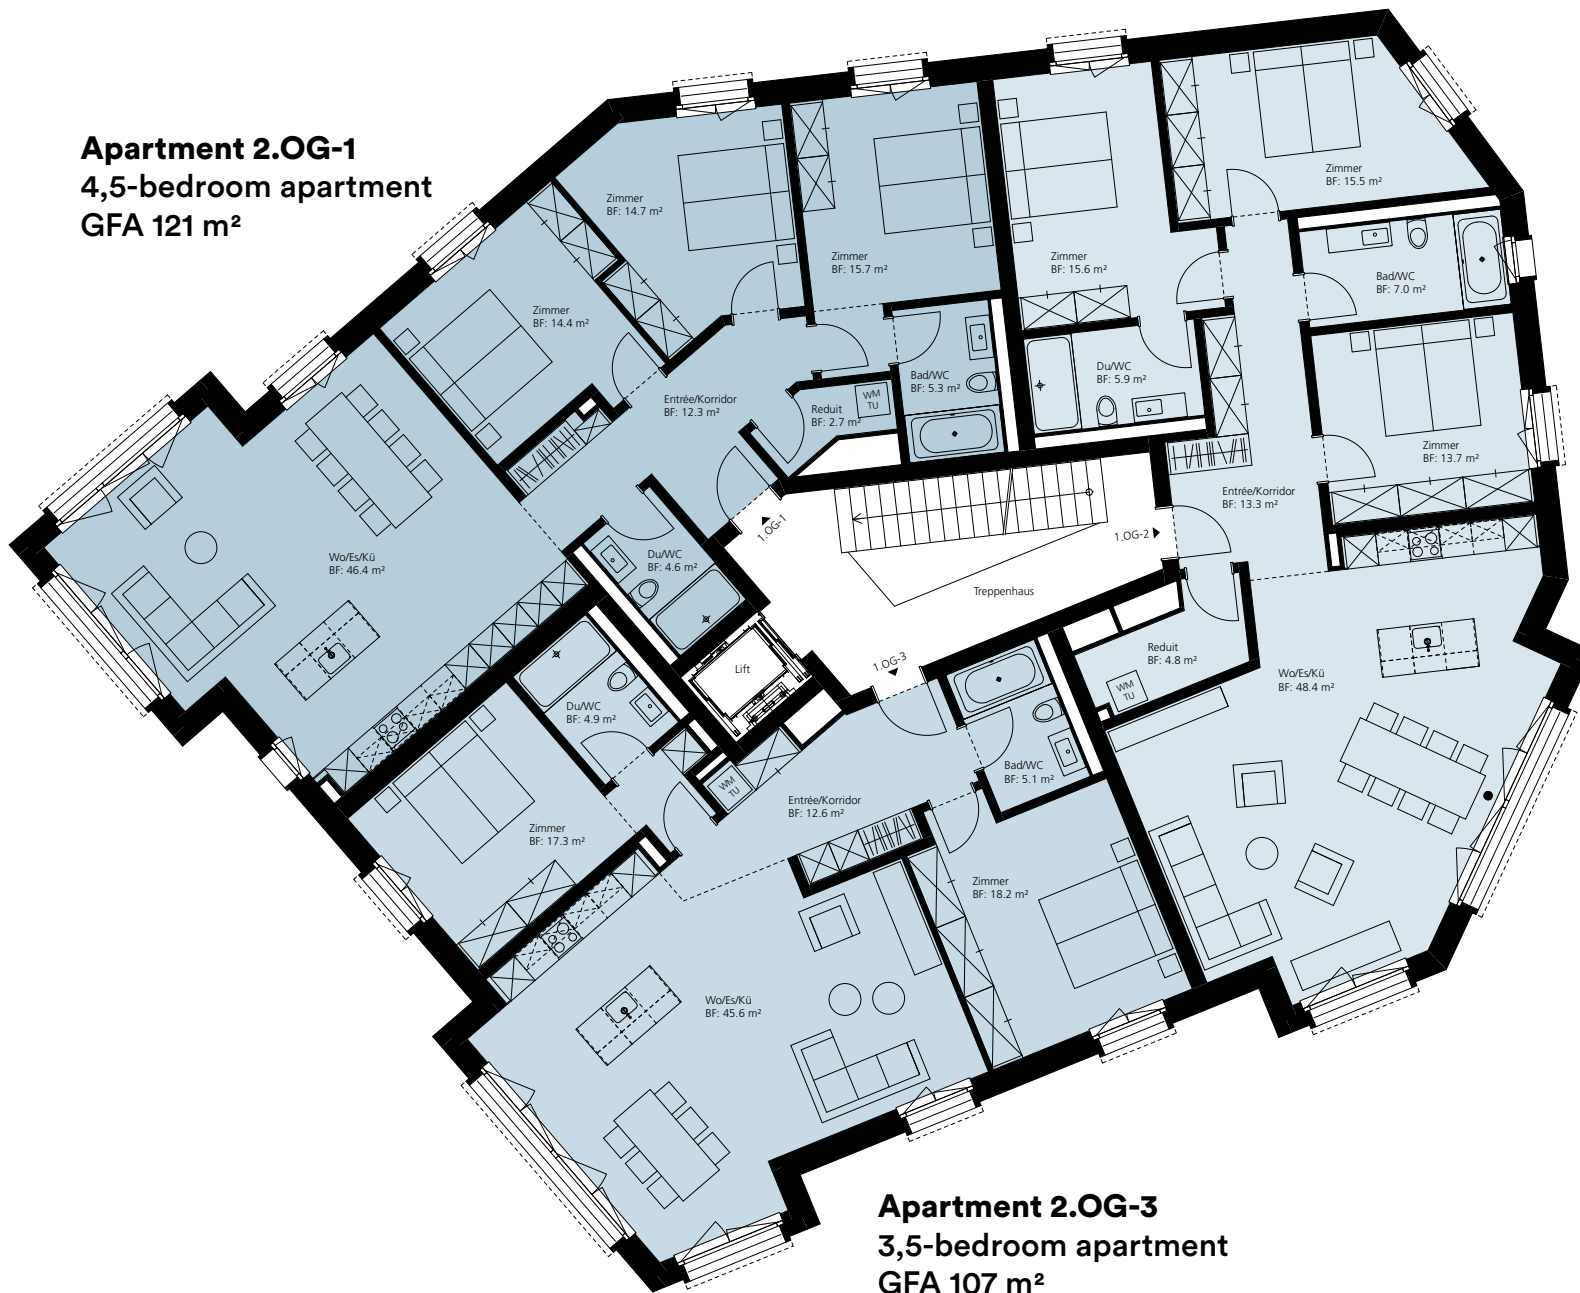

YOUR KEY TO A TRANQUIL ALPINE LIFESTYLE

ENZIAN ALPINE APARTMENTS

Apartment 3.OG-1
3,5-bedroom apartment
GFA 114 m²

Apartment 3.OG-2
3,5-bedroom apartment
GFA 113 m²

Apartment 3.OG-3
2,5-bedroom apartment
GFA 84 m²

Apartment 2.OG-1
4,5-bedroom apartment
GFA 121 m²

Apartment 2.OG-2
4,5-bedroom apartment
GFA 130 m²

Apartment 2.OG-3
3,5-bedroom apartment
GFA 107 m²

Apartment 1.OG-1
4,5-bedroom apartment
GFA 121 m²

Apartment 1.OG-2
4,5-bedroom apartment
GFA 130 m²

Apartment 1.OG-3
3,5-bedroom apartment
GFA 107 m²

Ground floor

Apartment EG-1
3,5-bedroom apartment
GFA 106 m²

Apartment EG-2
5,5-bedroom apartment
GFA 136 m²

Apartment EG-3
2,5-bedroom apartment
GFA 62 m²

Basement