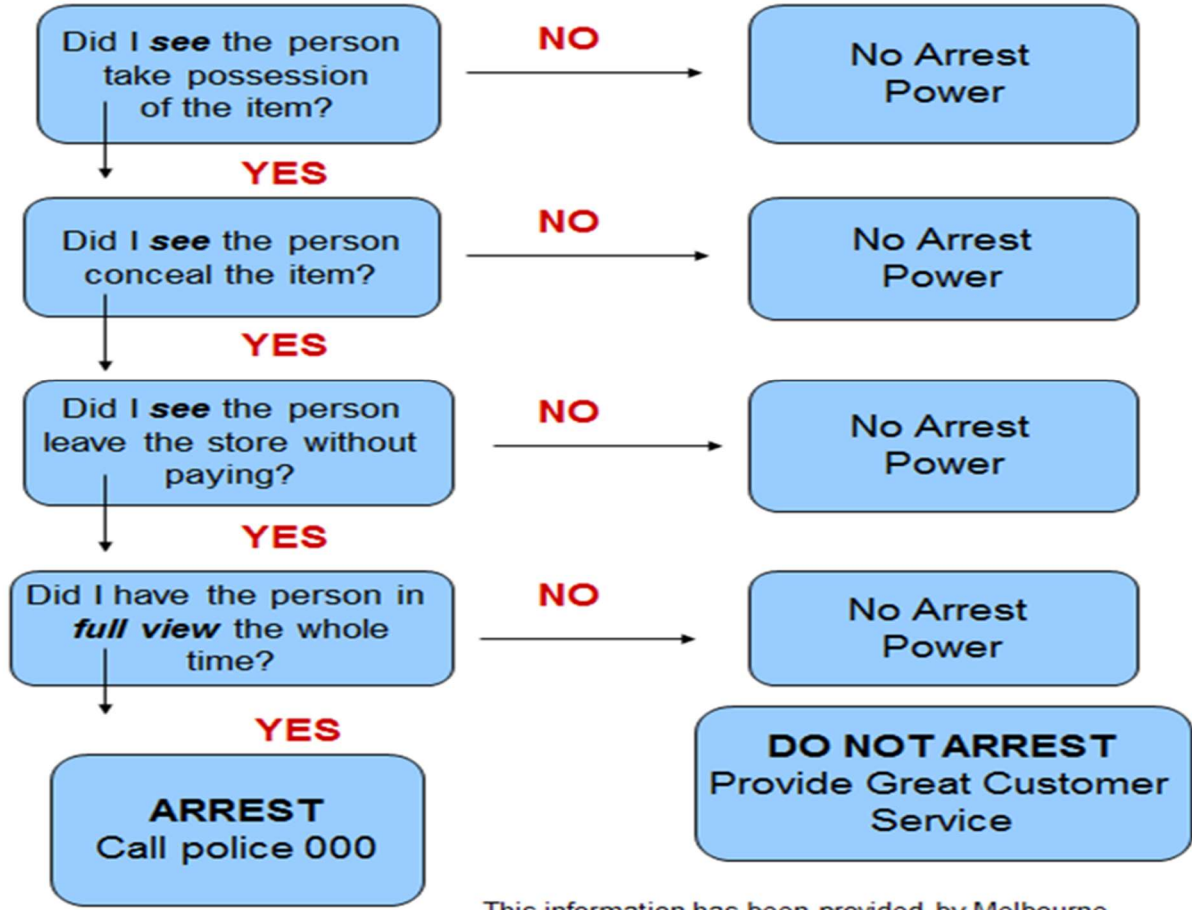

POWER OF ARREST
Section 458 Crimes Act

This information has been provided by Melbourne Crime Prevention Office

Use of Force

A person may use such force, **not disproportionate** to the objective as he/she believes on **reasonable grounds** to be necessary to prevent the commission, continuance or completion of an **indictable offence**, or to effect or assist in effecting the lawful arrest of a person committing or suspected of committing **any offence**