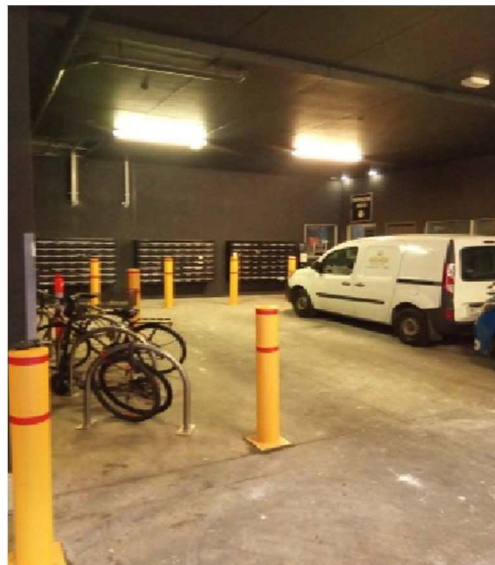

Location:

Caledonian Lane:

Truck lift entrance:

Security Office:

## LOCATION OF TRUCK LIFT: OFF CALEDONIAN LANE, MELBOURNE

Location of Truck Lift and Security meeting point. – Caledonian Lane, Melbourne

Driving direction to get to Caledonian Lane (Little Bourke Street is one way).