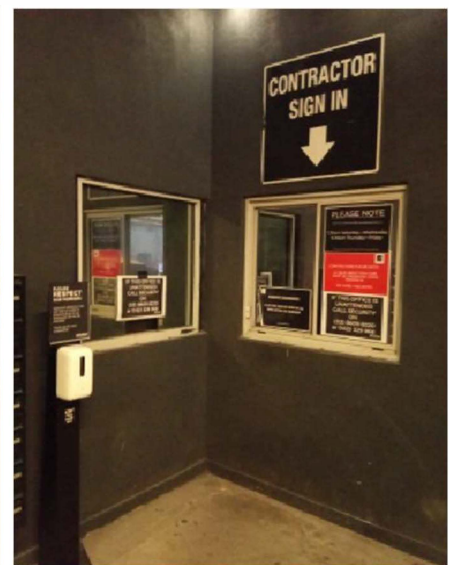

Location:

Caledonian Lane:

Truck lift entrance:

Security Office:

## LOCATION OF TRUCK LIFT: OFF CALEDONIAN LANE, MELBOURNE

Location of Truck Lift and Security meeting point. – Caledonian Lane, Melbourne

Driving direction to get to Caledonian Lane (Little Bourke Street is one way).