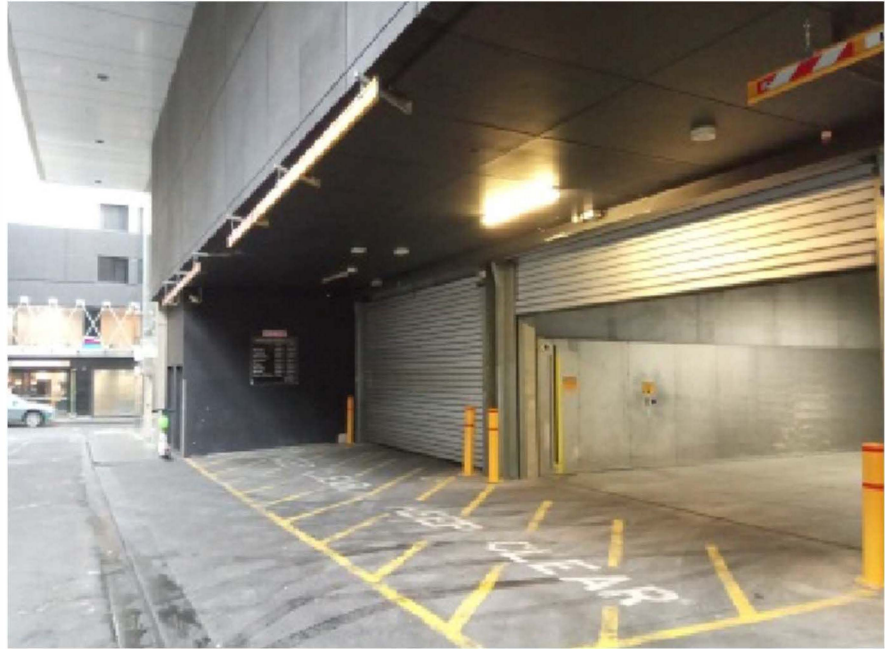

Location:

Caledonian Lane:

Truck lift entrance:

Security Office:

## LOCATION OF TRUCK LIFT: OFF CALEDONIAN LANE, MELBOURNE

Location of Truck Lift and Security meeting point. – Caledonian Lane, Melbourne

Driving direction to get to Caledonian Lane (Little Bourke Street is one way).