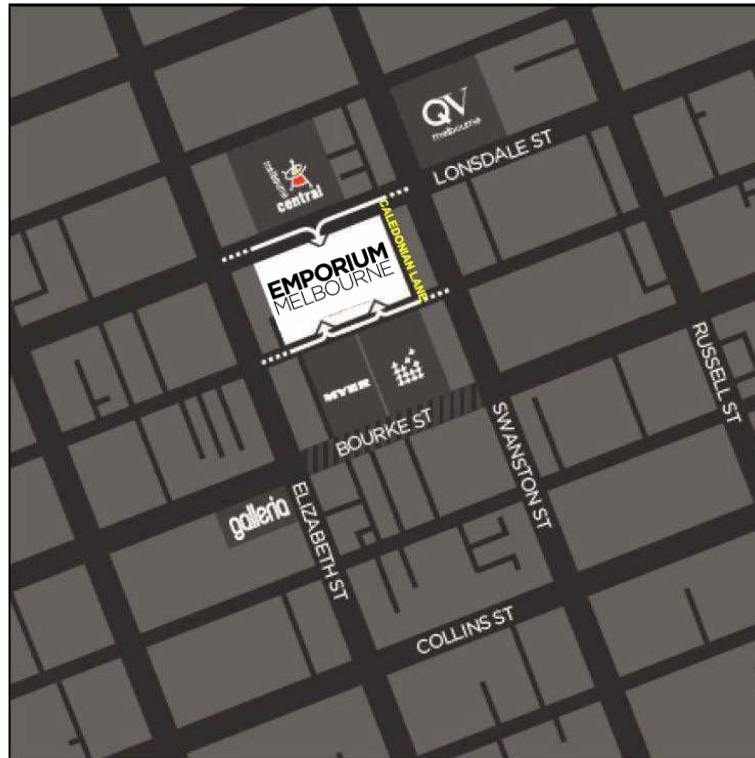

Location:

Caledonian Lane:

Truck lift entrance:

Security Office:

## LOCATION OF TRUCK LIFT: OFF CALEDONIAN LANE, MELBOURNE

Location of Truck Lift and Security meeting point. – Caledonian Lane, Melbourne

Driving direction to get to Caledonian Lane (Little Bourke Street is one way).