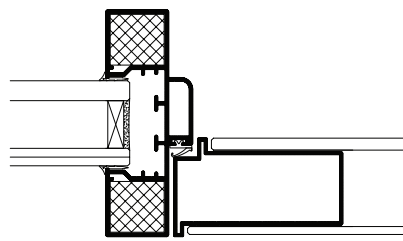

DEKO DG glazed door