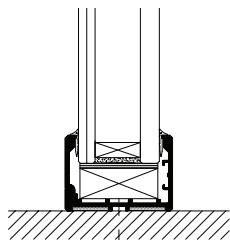

Details

Floor, ceiling and abutment