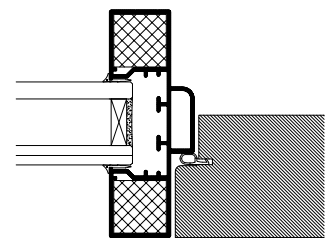

Tel: +45 43 55 77 11
info@deko.com
www.deko.com

Type Summary

Product	Connection type	Sound insulation	Partition thickness	Glass thickness	Glazed panels	Weight	Fire resistance
DEKO FG Silent	Profile	Rw 44 - 50 dB ¹	57 mm	43 mm	1	50 kg/m ²	Unclassified
DEKO FG Silent	Black	Rw 44 - 50 dB ¹	57 mm	43 mm	1	50 kg/m ²	Unclassified

1) The airborne sound insulation of the glazed element depends, among other things, on the type of glass installed.

Details

Floor, ceiling and abutment

DEKO DG glazed door

Solid door

Sealed joint

For updated values and details, please visit deko.com