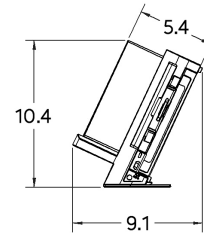

Dimensions

14.5" x 6.9" x 9.6"
(370 x 171.2 x 243.9mm)

OPTICAL SPECIFICATIONS

Aspect Ratio

16:9

Refresh Rate

60Hz

Class of Light Field

LOOKING GLASS PRO

GENERAL TECHNICAL SPECIFICATIONS

Connection	<ul style="list-style-type: none"> • HDMI Cable • USB-C Cable
Power Supply	Input: AC100~240V ~50/-60Hz, 3.5A Output: 19.5Vdc 11.8A
Weight	25 lbs (11.34 kg)
Input Resolution	3840px x 2160px
Dimensions	14.5" x 9.5" x 10.3" (370 x 241.9 x 261.4mm)

SOFTWARE SUITE

- HoloPlay Unity Plugin
- HoloPlay Plugin for Unreal Engine
- HoloPlay.js Three.js Library

- 3D Model Viewer
accepts OBJ, glTF files
- Depth Media Player
- Light Field Photo Viewer

HoloPlay Core

- HoloPlay Core SDK
Cross-platform for building native Looking Glass support into your 3D software

Unit: Inches

LOOKING GLASS 8K

GENERAL TECHNICAL SPECIFICATIONS

Power Supply	Input: AC100~240V ~50/-60Hz, 3.5A Output: 19.5Vdc 11.8A
Connection	<ul style="list-style-type: none"> • 2 x DisplayPort input • USB-B input
Audio	Audio line out
Weight	51.8 lbs
Input Resolution	7680px x 4320px
Dimensions	28.9" (W) x 16.9" (H) x 4.0" (D)