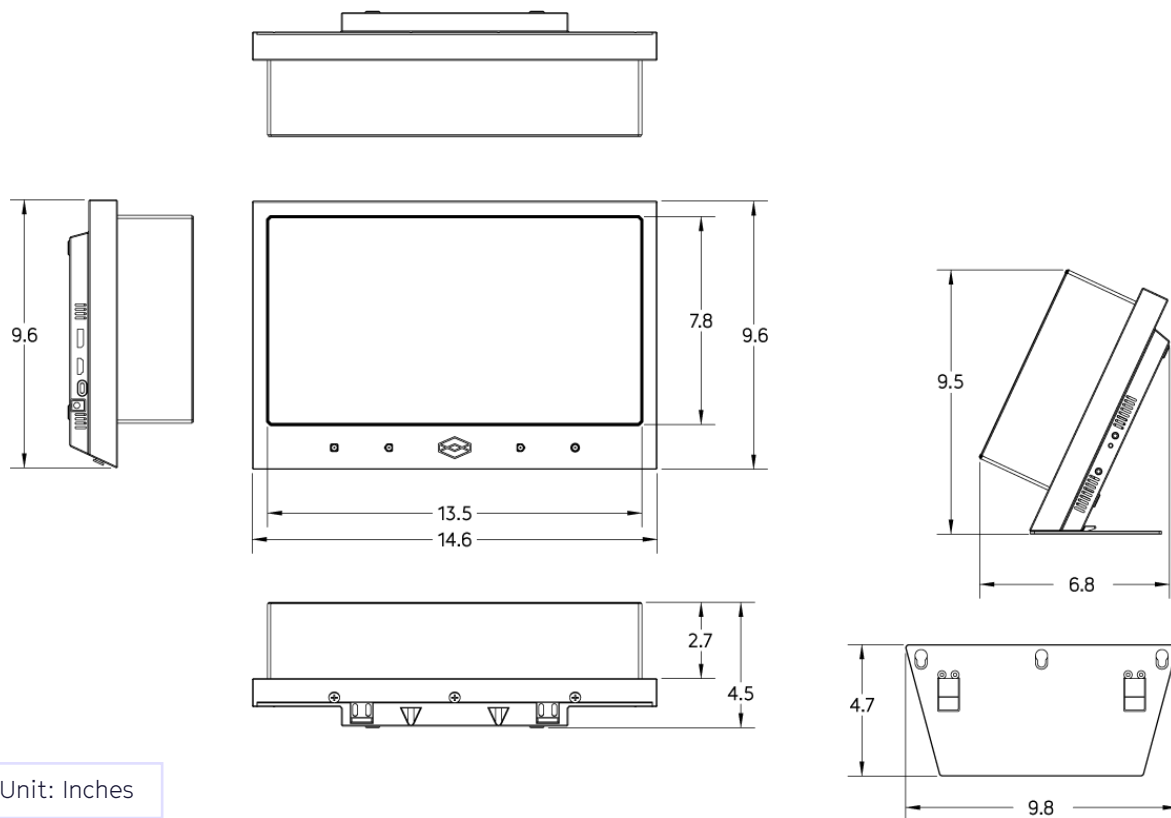

LOOKING GLASS 15.6"

GENERAL TECHNICAL SPECIFICATIONS

Connection & Power Supply

- HDMI Cable
- USB-C Cable
- 19V Power Adapter

Weight

18.6 lbs (8.4kg)

Input Resolution

3840px x 2160px

Dimensions

14.5" x 6.9" x 9.6"
(370 x 171.2 x 243.9mm)

OPTICAL SPECIFICATIONS

Aspect Ratio

16:9

Refresh Rate

60Hz

Class of Light Field

45 element horizontal parallax

Field of View

50 degrees

Viewing Distance

0.98 ft(30cm) ~ ∞

MINIMUM SPECIFICATIONS REQUIREMENT

Operating system: Windows 10 64-bit

CPU: Equivalent to Intel Core i5 or above

GPU: Equivalent to NVIDIA GeForce GTX 1060 or above

RAM: 4GB or above

Internal storage: 128GB or above

Unit: Inches

SOFTWARE SUITE

- HoloPlay Unity Plugin
- HoloPlay Plugin for Unreal Engine
- HoloPlay.js Three.js Library

- 3D Model Viewer
  accepts OBJ, glTF files
- Depth Media Player
- Light Field Photo Viewer

HoloPlay Core

- HoloPlay Core SDK
  Cross-platform for building native Looking Glass support into your 3D software