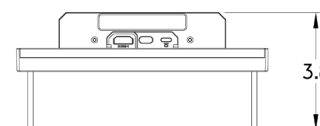

LOOKING GLASS 8.9"

GENERAL TECHNICAL SPECIFICATIONS

Connection	• HDMI Cable • USB-C Cable
Weight	4.8 lbs (2.2kg)
Input Resolution	2560px x 1600px
Dimensions	8.2" x 3.7" x 6.1" (210mm x 98.5mm x 155mm)

OPTICAL SPECIFICATIONS

Aspect Ratio	16:10
Refresh Rate	60Hz
Class of Light Field	45 element horizontal parallax
Field of View	50 degrees
Viewing Distance	0.98 ft(30cm) ~ ∞

MINIMUM SPECIFICATIONS REQUIREMENT

Operating system: Windows 10 64-bit
CPU: Equivalent to Intel Core i5 or above
GPU: Equivalent to NVIDIA GeForce GTX 1060 or above
RAM: 4GB or above
Internal storage: 128GB or above

Unit: Inches

SOFTWARE SUITE

- HoloPlay Unity Plugin
- HoloPlay Plugin for Unreal Engine
- HoloPlay.js Three.js Library

- 3D Model Viewer
  accepts OBJ, glTF files
- Depth Media Player
- Light Field Photo Viewer

- HoloPlay Core SDK
  Cross-platform for building native Looking Glass support into your 3D software