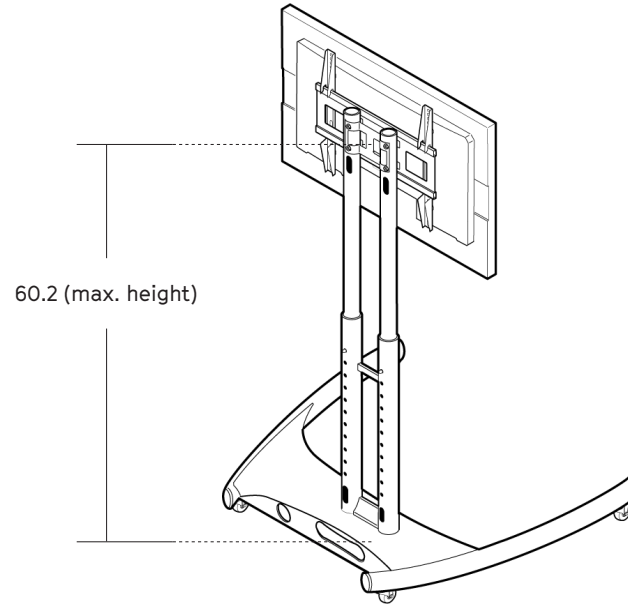

- HoloPlay Core SDK
Cross-platform for building native Looking Glass support into your 3D software

Unit: Inches

LOOKING GLASS 8K

GENERAL TECHNICAL SPECIFICATIONS

Power Supply	Input: AC100~240V ~50/-60Hz, 3.5A Output: 19.5Vdc 11.8A
Connection	<ul style="list-style-type: none"> • 2 x DisplayPort input • USB-B input
Audio	Audio line out
Weight	51.8 lbs
Input Resolution	7680px x 4320px
Dimensions	28.9" (W) x 16.9" (H) x 4.0" (D)

OPTICAL SPECIFICATIONS

Aspect Ratio	16:9
Color Depth	1.07 billion colors
Refresh Rate	8K at 60Hz
Class of Light Field	45 element horizontal parallax
Field of View	40-50 degrees
Viewing Distance	1-30 feet
Number of Views	Up to 12 people

without Base Plate

with Base Plate

Unit: Inches

APPENDIX

8K Stand Measurements

Maximum Stand Height

Minimum Stand Height

Base Measurements (Top View)

Unit: Inches