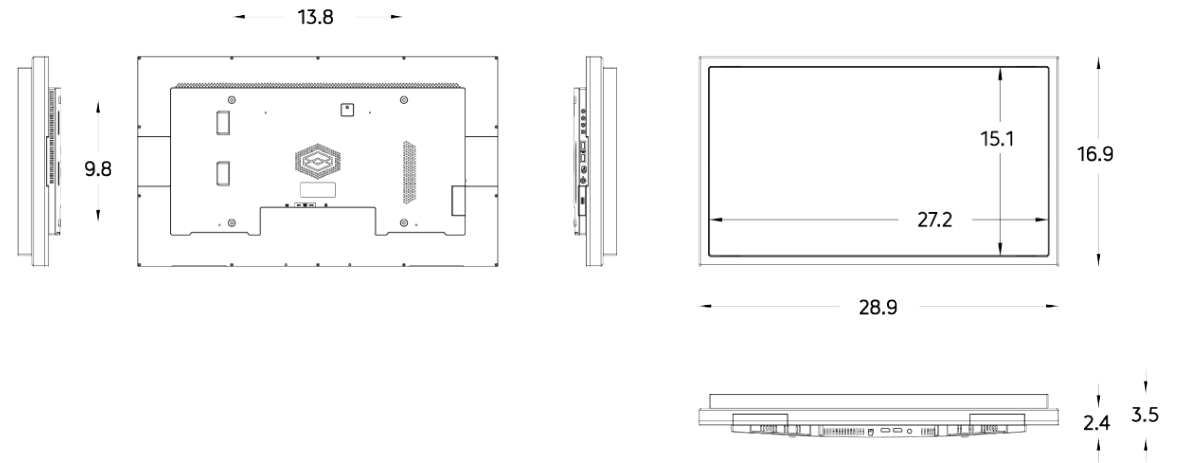

LOOKING GLASS 8K

GENERAL TECHNICAL SPECIFICATIONS

Power Supply	Input: AC100~240V ~50/-60Hz, 3.5A Output: 19.5Vdc 11.8A
Connection	• 2 x DisplayPort input • USB-B input
Audio	Audio line out
Weight	51.8 lbs
Input Resolution	7680px x 4320px
Dimensions	28.9" (W) x 16.9" (H) x 4.0" (D)

OPTICAL SPECIFICATIONS

Aspect Ratio	16:9
Color Depth	1.07 billion colors
Refresh Rate	8K at 60Hz
Class of Light Field	45 element horizontal parallax
Field of View	40-50 degrees
Viewing Distance	1-30 feet
Number of Views	Up to 12 people

without Base Plate

with Base Plate