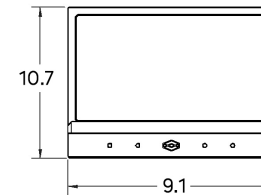

Dimensions

14.5" x 6.9" x 9.6"
(370 x 171.2 x 243.9mm)

OPTICAL SPECIFICATIONS

Aspect Ratio

16:9

Refresh Rate

60Hz

Class of Light Field

LOOKING GLASS PRO

GENERAL TECHNICAL SPECIFICATIONS

Connection	<ul style="list-style-type: none"> • HDMI Cable • USB-C Cable
Power Supply	Input: AC100~240V ~50/-60Hz, 3.5A Output: 19.5Vdc 11.8A
Weight	25 lbs (11.34 kg)
Input Resolution	3840px x 2160px
Dimensions	14.5" x 9.5" x 10.3" (370 x 241.9 x 261.4mm)

- HoloPlay Core SDK
Cross-platform for building native Looking Glass support into your 3D software

Unit: Inches

LOOKING GLASS 8K

GENERAL TECHNICAL SPECIFICATIONS

Power Supply	Input: AC100~240V ~50/-60Hz, 3.5A Output: 19.5Vdc 11.8A
Connection	<ul style="list-style-type: none"> • 2 x DisplayPort input • USB-B input
Audio	Audio line out
Weight	51.8 lbs
Input Resolution	7680px x 4320px
Dimensions	28.9" (W) x 16.9" (H) x 4.0" (D)