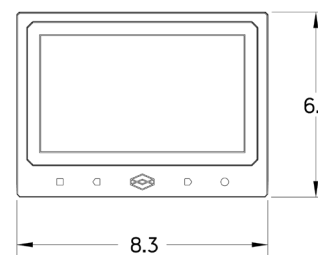

LOOKING GLASS 8.9"

GENERAL TECHNICAL SPECIFICATIONS

Connection	• HDMI Cable • USB-C Cable
Weight	4.8 lbs (2.2kg)
Input Resolution	2560px x 1600px
Dimensions	8.2" x 3.7" x 6.1" (210mm x 98.5mm x 155mm)

OPTICAL SPECIFICATIONS

Aspect Ratio	16:10
Refresh Rate	60Hz
Class of Light Field	45 element horizontal parallax
Field of View	50 degrees
Viewing Distance	0.98 ft(30cm) ~ ∞

MINIMUM SPECIFICATIONS REQUIREMENT

Operating system: Windows 10 64-bit
CPU: Equivalent to Intel Core i5 or above
GPU: Equivalent to NVIDIA GeForce GTX 1060 or above
RAM: 4GB or above
Internal storage: 128GB or above

Unit: Inches

SOFTWARE SUITE

- HoloPlay Unity Plugin
- HoloPlay Plugin for Unreal Engine
- HoloPlay.js Three.js Library

- 3D Model Viewer
  accepts OBJ, glTF files
- Depth Media Player
- Light Field Photo Viewer

- HoloPlay Core SDK
  Cross-platform for building native Looking Glass support into your 3D software