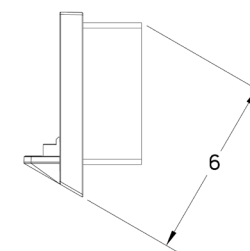

LOOKING GLASS 8.9"

GENERAL TECHNICAL SPECIFICATIONS

Connection	• HDMI Cable • USB-C Cable
Weight	4.8 lbs (2.2kg)
Input Resolution	2560px x 1600px
Dimensions	8.2" x 3.7" x 6.1" (210mm x 98.5mm x 155mm)

OPTICAL SPECIFICATIONS

Aspect Ratio	16:10
Refresh Rate	60Hz
Class of Light Field	45 element horizontal parallax
Field of View	50 degrees
Viewing Distance	0.98 ft(30cm) ~ ∞

MINIMUM SPECIFICATIONS REQUIREMENT

Operating system: Windows 10 64-bit
CPU: Equivalent to Intel Core i5 or above
GPU: Equivalent to NVIDIA GeForce GTX 1060 or above
RAM: 4GB or above
Internal storage: 128GB or above

Unit: Inches

SOFTWARE SUITE

- HoloPlay Unity Plugin
- HoloPlay Plugin for Unreal Engine
- HoloPlay.js Three.js Library

- 3D Model Viewer
  accepts OBJ, glTF files
- Depth Media Player
- Light Field Photo Viewer

- HoloPlay Core SDK
  Cross-platform for building native Looking Glass support into your 3D software