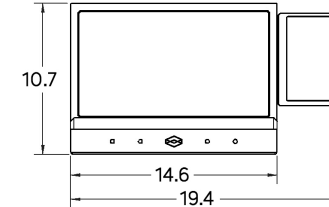

Dimensions

14.5" x 6.9" x 9.6"
(370 x 171.2 x 243.9mm)

OPTICAL SPECIFICATIONS

Aspect Ratio

16:9

Refresh Rate

60Hz

Class of Light Field

LOOKING GLASS PRO

GENERAL TECHNICAL SPECIFICATIONS

Connection	<ul style="list-style-type: none"> • HDMI Cable • USB-C Cable
Power Supply	Input: AC100~240V ~50/-60Hz, 3.5A Output: 19.5Vdc 11.8A
Weight	25 lbs (11.34 kg)
Input Resolution	3840px x 2160px
Dimensions	14.5" x 9.5" x 10.3" (370 x 241.9 x 261.4mm)

- HoloPlay Core SDK
Cross-platform for building native Looking Glass support into your 3D software

Unit: Inches

LOOKING GLASS 8K

GENERAL TECHNICAL SPECIFICATIONS

Power Supply	Input: AC100~240V ~50/-60Hz, 3.5A Output: 19.5Vdc 11.8A
Connection	<ul style="list-style-type: none"> • 2 x DisplayPort input • USB-B input
Audio	Audio line out
Weight	51.8 lbs
Input Resolution	7680px x 4320px
Dimensions	28.9" (W) x 16.9" (H) x 4.0" (D)

OPTICAL SPECIFICATIONS

Aspect Ratio	16:9
Color Depth	1.07 billion colors
Refresh Rate	8K at 60Hz
Class of Light Field	45 element horizontal parallax
Field of View	40-50 degrees
Viewing Distance	1-30 feet
Number of Views	Up to 12 people