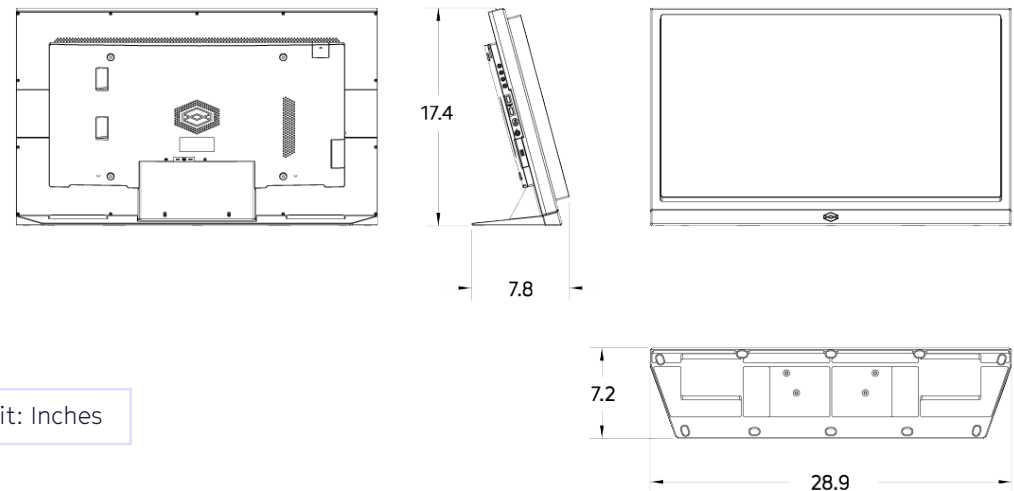

Unit: Inches