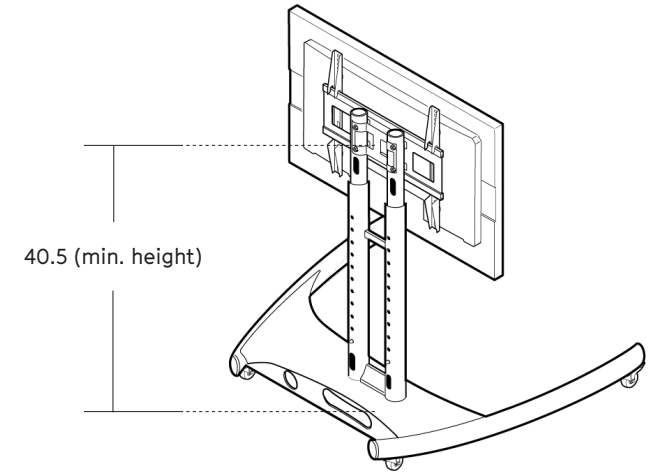

- HoloPlay Core SDK
Cross-platform for building native Looking Glass support into your 3D software

Unit: Inches

LOOKING GLASS 8K

GENERAL TECHNICAL SPECIFICATIONS

Power Supply	Input: AC100~240V ~50/-60Hz, 3.5A Output: 19.5Vdc 11.8A
Connection	<ul style="list-style-type: none"> • 2 x DisplayPort input • USB-B input
Audio	Audio line out
Weight	51.8 lbs
Input Resolution	7680px x 4320px
Dimensions	28.9" (W) x 16.9" (H) x 4.0" (D)

OPTICAL SPECIFICATIONS

Aspect Ratio	16:9
Color Depth	1.07 billion colors
Refresh Rate	8K at 60Hz
Class of Light Field	45 element horizontal parallax
Field of View	40-50 degrees
Viewing Distance	1-30 feet
Number of Views	Up to 12 people

without Base Plate

with Base Plate

Unit: Inches

APPENDIX

8K Stand Measurements

Maximum Stand Height

Minimum Stand Height

Base Measurements (Top View)

Unit: Inches