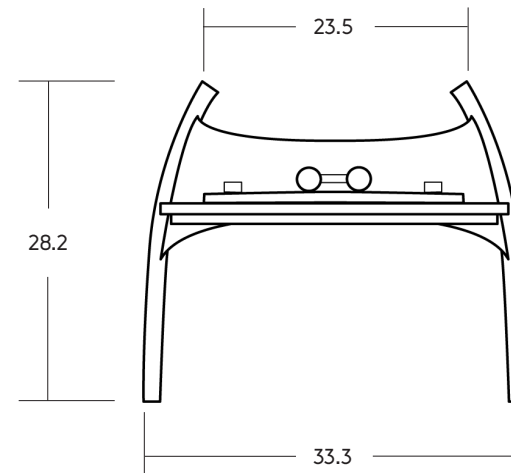

Dimensions

14.5" x 6.9" x 9.6"
(370 x 171.2 x 243.9mm)

OPTICAL SPECIFICATIONS

Aspect Ratio

16:9

Refresh Rate

60Hz

Class of Light Field

OPTICAL SPECIFICATIONS

Aspect Ratio	16:9
Color Depth	1.07 billion colors
Refresh Rate	8K at 60Hz
Class of Light Field	45 element horizontal parallax
Field of View	40-50 degrees
Viewing Distance	1-30 feet
Number of Views	Up to 12 people

without Base Plate

with Base Plate

Unit: Inches

APPENDIX

8K Stand Measurements

Maximum Stand Height

Minimum Stand Height

Base Measurements (Top View)

Unit: Inches